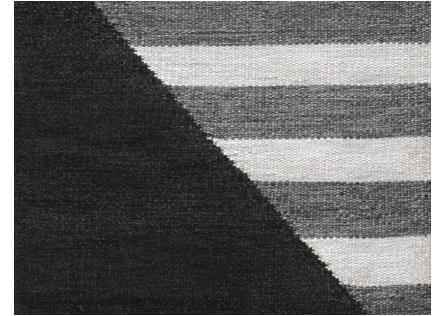

## Pinwheel Flatwoven

ANTHRACITE

**FW221-204**

Pinwheel Flatwoven

**Construction** Flatwoven

**Colorway** Anthracite

**Collection** 2017 B Fall

Perennials' Flatwoven artisanal rugs feature exceptional designs, subtle color blending and an unbelievably soft feel. They include binding on the horizontal edges and the selvages are left visible to show the craftsmanship of each handwoven rug. These rugs are ideal for use indoors or out.