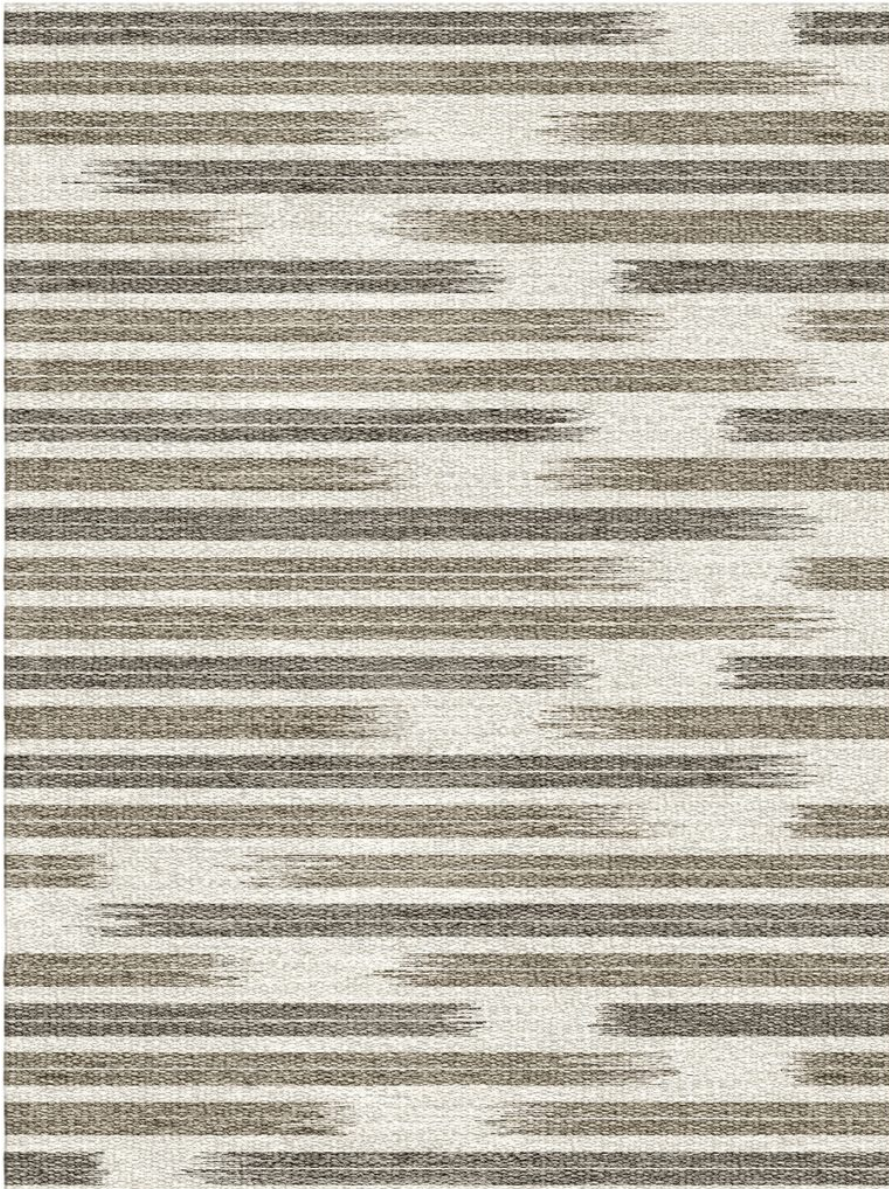

Lucky Streak Flatwoven

CEMENT

FW213-180

Lucky Streak Flatwoven

Construction Flatwoven

Colorway CEMENT

Collection 2013 B Fall

Perennials' Flatwoven artisanal rugs feature exceptional designs, subtle color blending and an unbelievably soft feel. They include binding on the horizontal edges and the selvages are left visible to show the craftsmanship of each handwoven rug. These rugs are ideal for use indoors or out.

Pom Colors

2

28

92