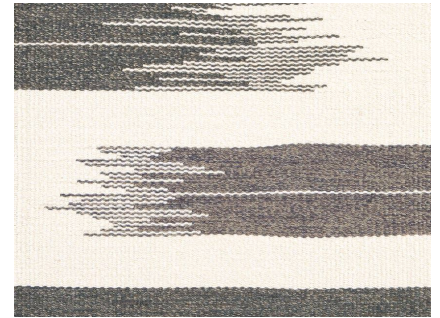

## Lucky Streak Flatwoven

GREY MATTER

**FW213-217**

Lucky Streak Flatwoven

**Construction** Flatwoven

**Colorway** Grey Matter

**Collection** 2013 B Fall

Perennials' Flatwoven artisanal rugs feature exceptional designs, subtle color blending and an unbelievably soft feel. They include binding on the horizontal edges and the selvages are left visible to show the craftsmanship of each handwoven rug. These rugs are ideal for use indoors or out.

**Pom Colors**