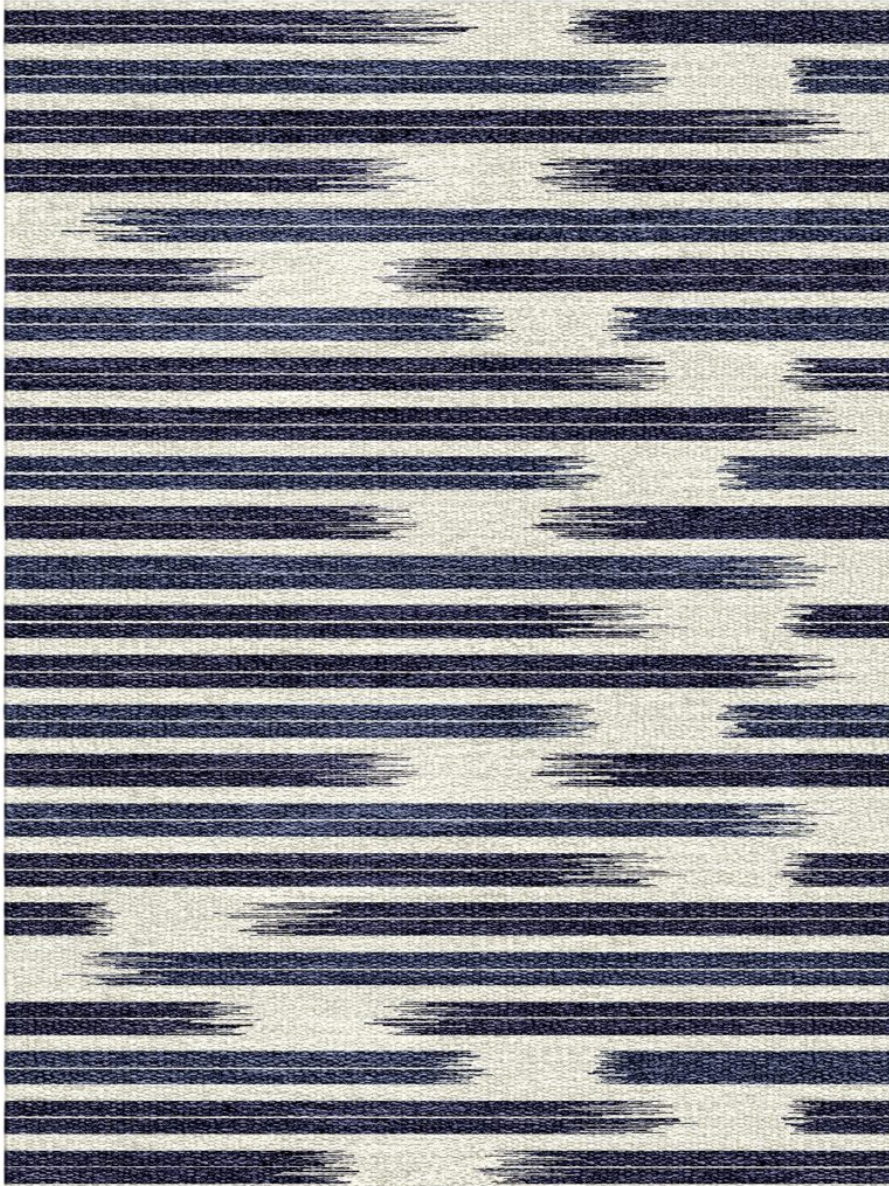

## Lucky Streak Flatwoven

BLUE JEAN

**FW213-501**

Lucky Streak Flatwoven

**Construction** Flatwoven

**Colorway** Blue Jean

**Collection** 2013 B Fall

Perennials' Flatwoven artisanal rugs feature exceptional designs, subtle color blending and an unbelievably soft feel. They include binding on the horizontal edges and the selvages are left visible to show the craftsmanship of each handwoven rug. These rugs are ideal for use indoors or out.

### Pom Colors

2

62

95