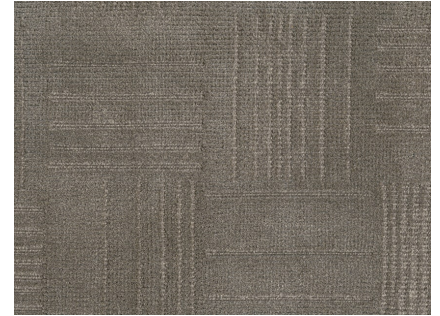

## Transom Drop Stitch

PELICAN

**DS407-220**

Transom Drop Stitch

**Designer** Lori Weitzner

**Construction** Dropstitch

**Colorway** Pelican

**Collection** 2018 B Fall: Lori Weitzner

Unique hand-knotted rugs combine the texture of a flatwoven with soft pile for a subtle drop stitch pattern.

**Pom Colors**

30

30