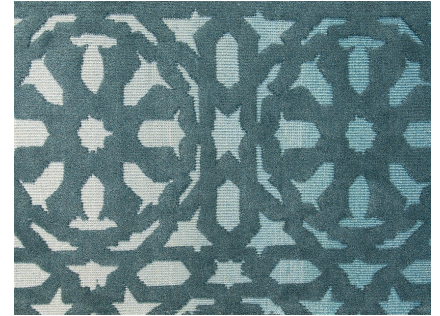

Skylight Drop Stitch

BLUESTONE

DS406-368

Skylight Drop Stitch

Designer Lori Weitzner

Construction Dropstitch

Colorway BLUESTONE

Collection 2018 B Fall: Lori Weitzner

Unique hand-knotted rugs combine the texture of a flatwoven with soft pile for a subtle drop stitch pattern.

Pom Colors

612 33 467 1687