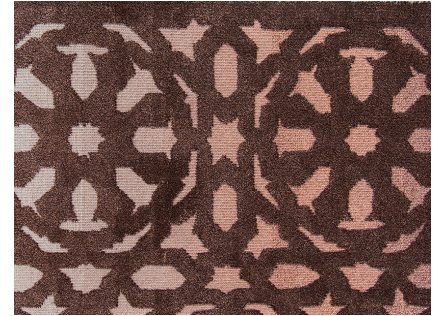

Skylight Drop Stitch

SPICE

DS406-340

Skylight Drop Stitch

Designer Lori Weitzner

Construction Dropstitch

Colorway SPICE

Collection 2018 B Fall: Lori Weitzner

Unique hand-knotted rugs combine the texture of a flatwoven with soft pile for a subtle drop stitch pattern.

Pom Colors

1550 2201 2195 1705