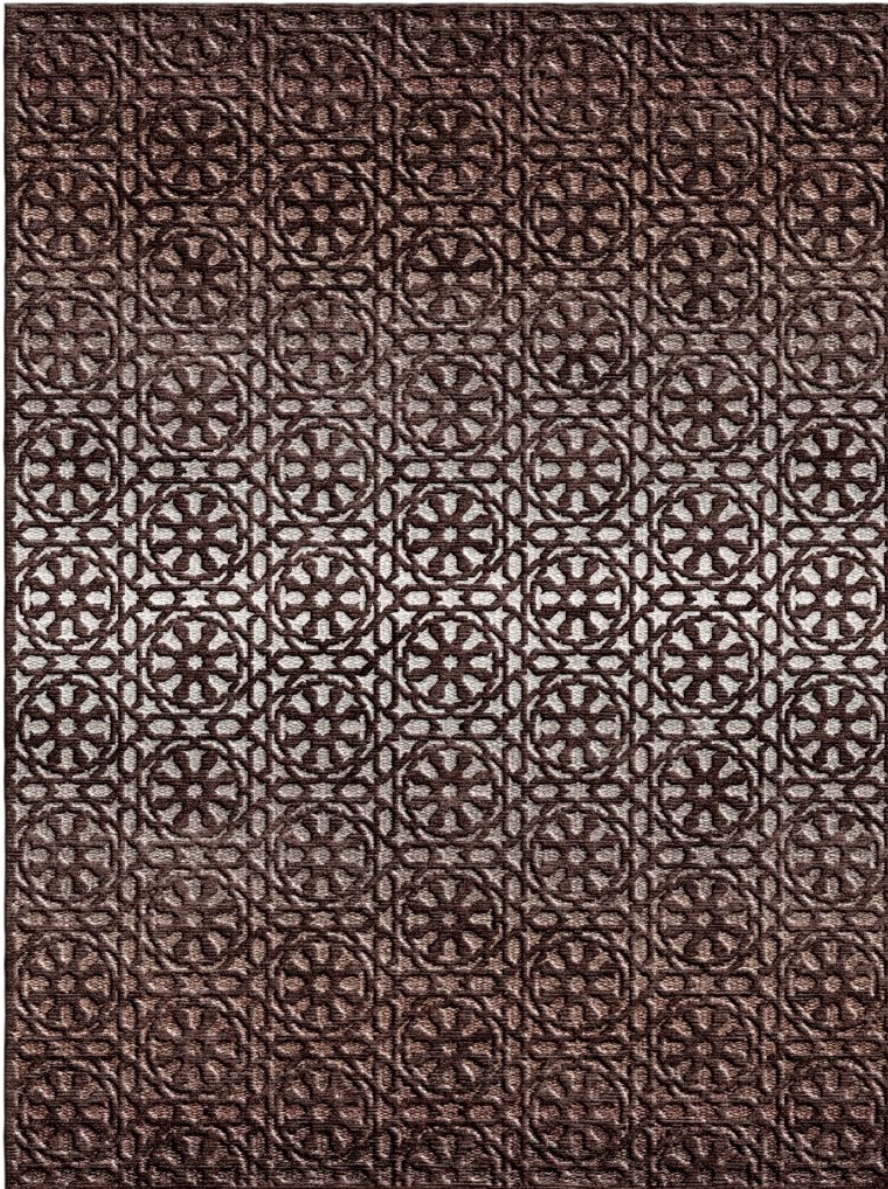

Skylight Drop Stitch

SPICE

DS406-340

Skylight Drop Stitch

Designer Lori Weitzner

Construction Dropstitch

Colorway SPICE

Collection 2018 B Fall: Lori Weitzner

Unique hand-knotted rugs combine the texture of a flatwoven with soft pile for a subtle drop stitch pattern.

Pom Colors

1550 2201 2195 1705