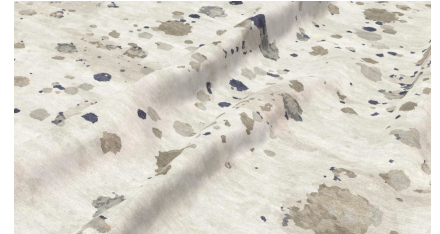

Splash Tibetan Knot

MUSHROOM

TK368-223-0810

Splash Tibetan Knot

Designer Martyn Thompson

Construction Tibetan Knot

Colorway MUSHROOM

Collection 2018 A Spring: Martyn
Thompson

Hand knotted, 80 knots per square inch.

Pom Colors

123 405 37 1311 872