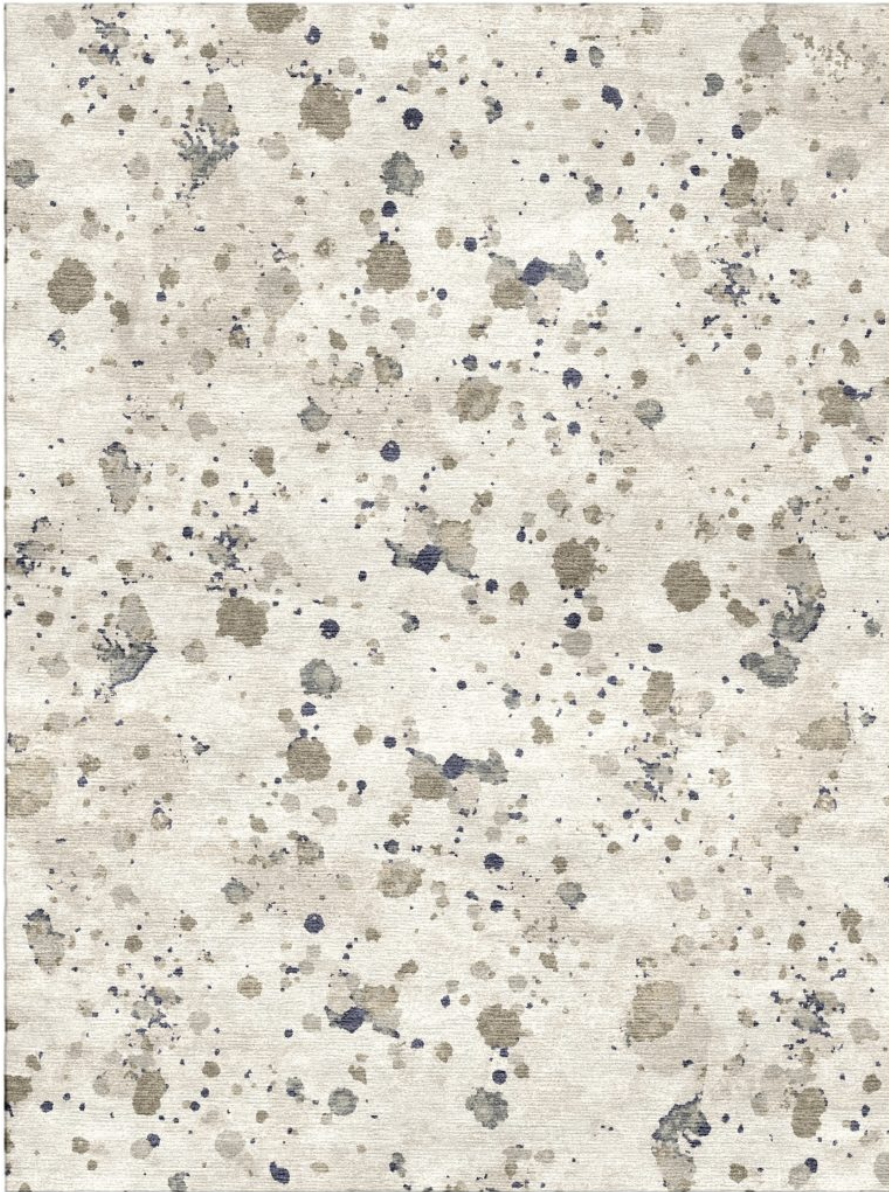

Splash Tibetan Knot

MUSHROOM

TK368-223-0810

Splash Tibetan Knot

Designer Martyn Thompson

Construction Tibetan Knot

Colorway MUSHROOM

Collection 2018 A Spring: Martyn
Thompson

Hand knotted, 80 knots per square inch.

Pom Colors

123 405 37 1311 872