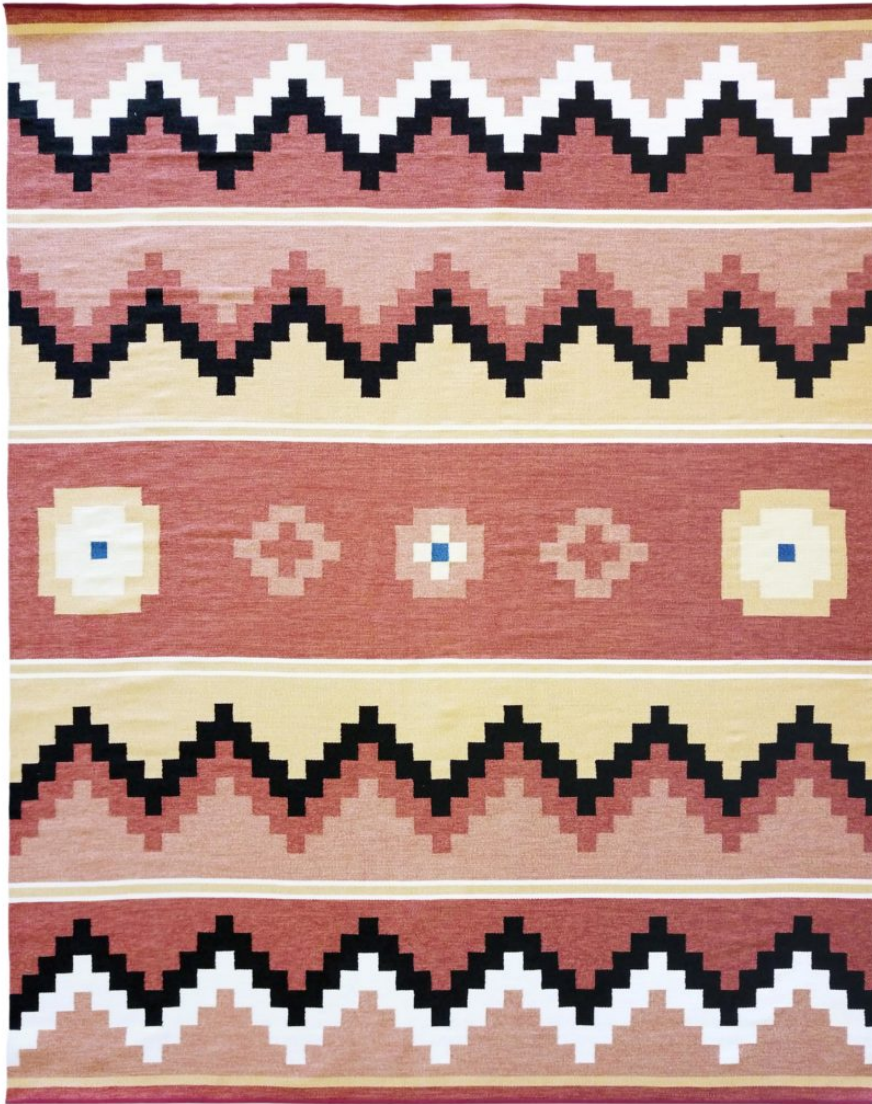

## Southwestern Ii Flatwoven

RED ROCK

**FW232-313**

Southwestern Ii Flatwoven

**Construction** Flatwoven

**Colorway** RED ROCK

Perennials' Flatwoven artisanal rugs feature exceptional designs, subtle color blending and an unbelievably soft feel. They include binding on the horizontal edges and the selvages are left visible to show the craftsmanship of each handwoven rug. These rugs are ideal for use indoors or out.