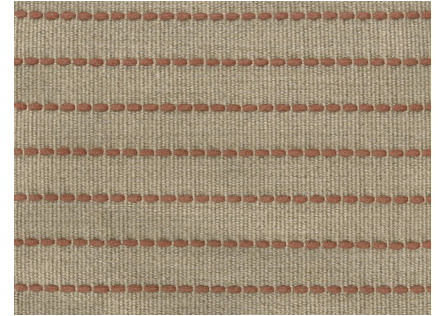

## Needlepoint Flatwoven

SUNSET

**FW244-12**

Needlepoint Flatwoven

**Designer** Vincent Van Duysen

**Construction** Flatwoven

**Colorway** SUNSET

**Collection** 2021 B Fall: Vincent van Duysen

Perennials' Flatwoven artisanal rugs feature exceptional designs, subtle color blending and an unbelievably soft feel. They include binding on the horizontal edges and the selvages are left visible to show the craftsmanship of each handwoven rug. These rugs are ideal for use indoors or out.