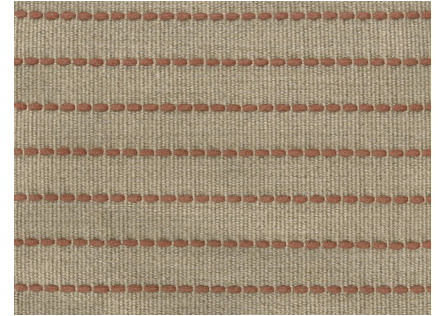

P E R E N N I A L S[®]

LUXURY PERFORMANCE FABRICS

Needlepoint Flatwoven

SUNSET

FW244-12-0810

Needlepoint Flatwoven

Designer Vincent Van Duysen

Construction Flatwoven

Colorway SUNSET

Collection 2021 B Fall: Vincent van
Duysen

Perennials' Flatwoven artisanal rugs feature exceptional designs, subtle color blending and an unbelievably soft feel. They include binding on the horizontal edges and the selvages are left visible to show the craftsmanship of each handwoven rug. These rugs are ideal for use indoors or out.