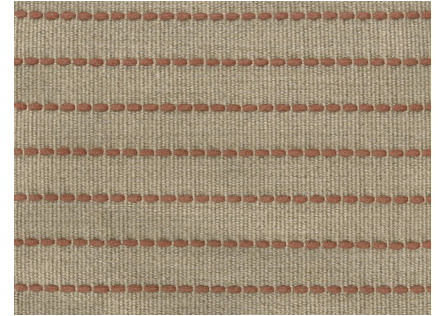

Needlepoint Flatwoven

SUNSET

FW244-12-0912

Needlepoint Flatwoven

Designer Vincent Van Duysen

Construction Flatwoven

Colorway SUNSET

Collection 2021 B Fall: Vincent van Duysen

Perennials' Flatwoven artisanal rugs feature exceptional designs, subtle color blending and an unbelievably soft feel. They include binding on the horizontal edges and the selvages are left visible to show the craftsmanship of each handwoven rug. These rugs are ideal for use indoors or out.