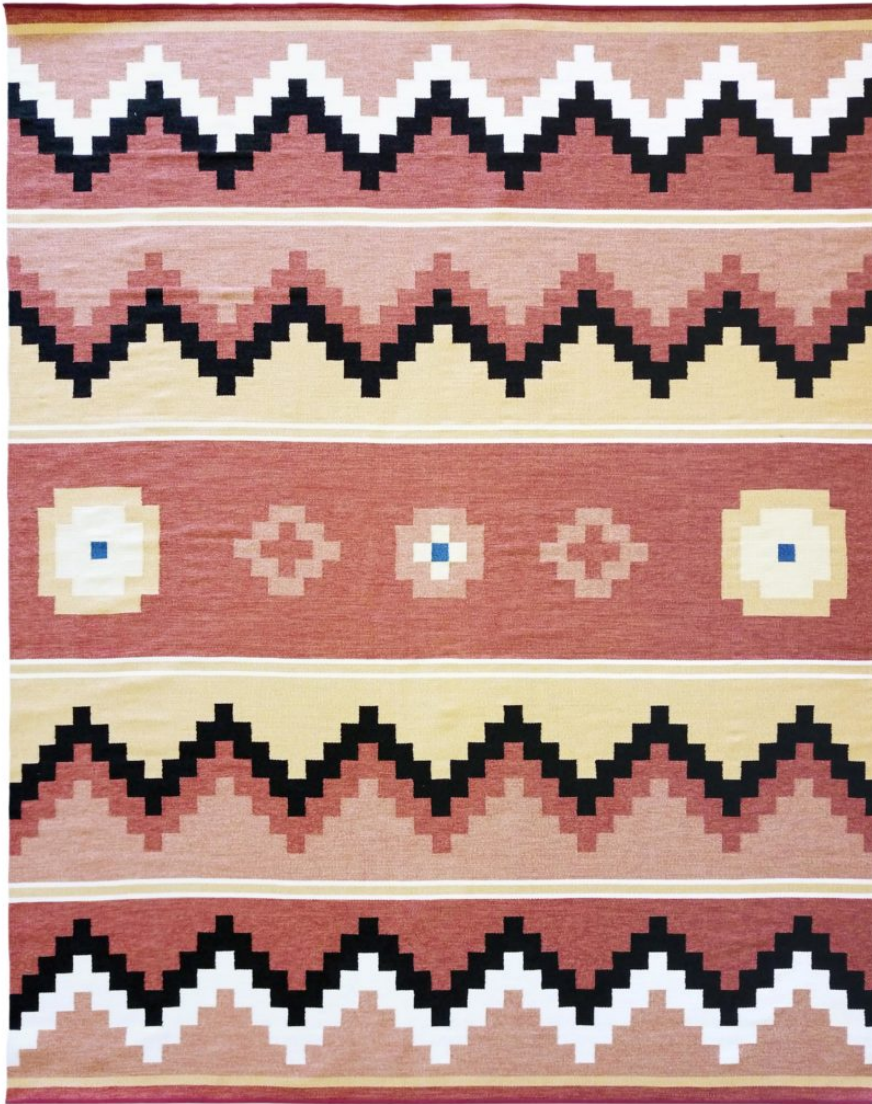

P E R E N N I A L S[®]

LUXURY PERFORMANCE FABRICS

Southwestern Ii Flatwoven

RED ROCK

FW232-313-0912

Southwestern Ii Flatwoven

Construction Flatwoven

Colorway RED ROCK

Perennials' Flatwoven artisanal rugs feature exceptional designs, subtle color blending and an unbelievably soft feel. They include binding on the horizontal edges and the selvages are left visible to show the craftsmanship of each handwoven rug. These rugs are ideal for use indoors or out.