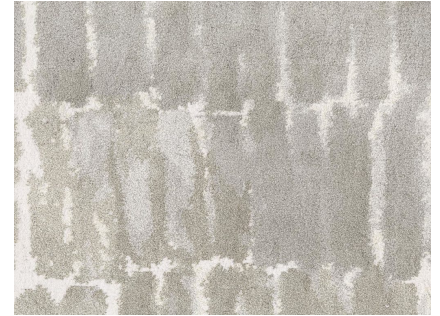

Brush Work Tibetan Knot

MOONSTONE

TK396-362

Brush Work Tibetan Knot

Construction Tibetan Knot

Colorway MOONSTONE

Collection 2022 A Spring: On Cloud Nine

Hand knotted, 80 knots per square inch.

Pom Colors

1 123 188 118