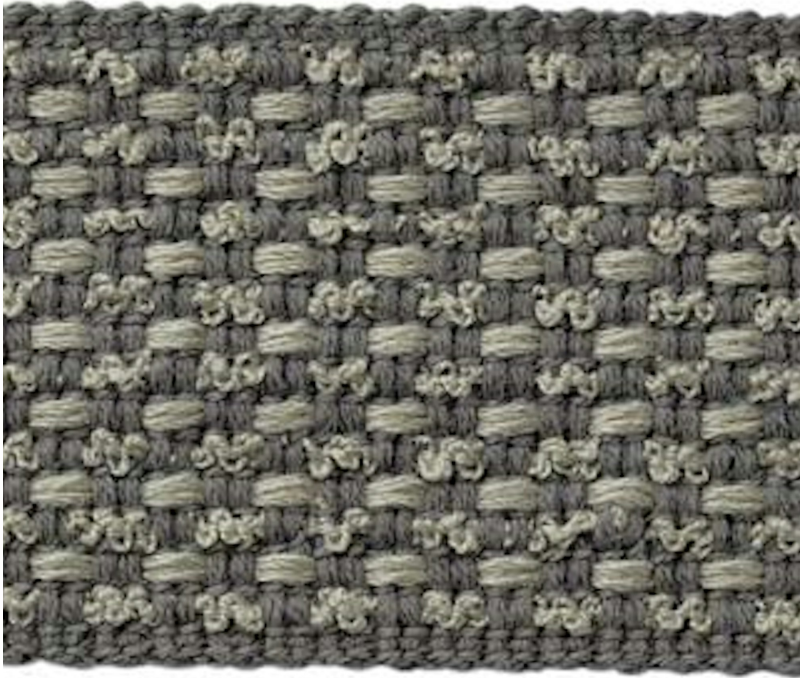

P E R E N N I A L S

Linen

Borderline

BL-27

DETAILS & SPECS

Color	Linen
Width	1 5/8 IN (4.1 CM)

DESCRIPTION

The perfect finishing touch. Perennials trims are made from the same 100% solution-dyed acrylic as our fabrics, making them fade resistant, mildew and mold resistant, and easy to maintain.