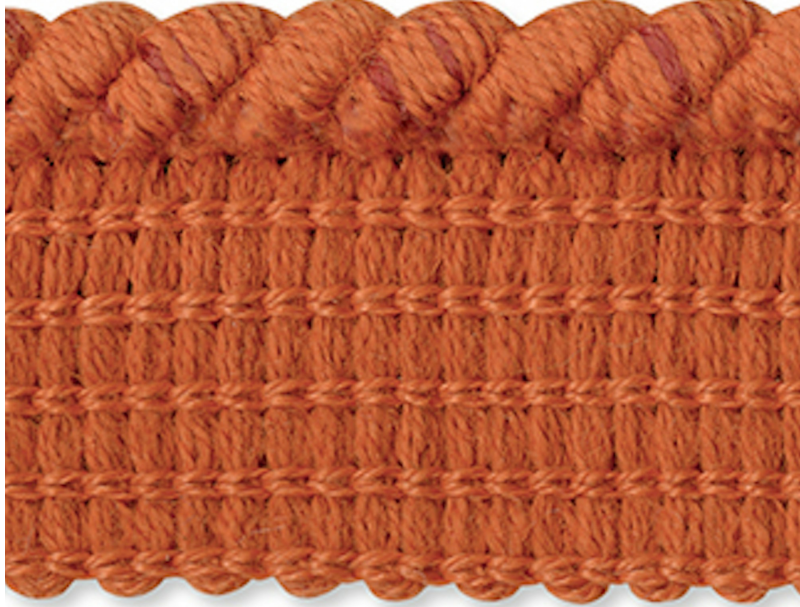

## Red Coral Spiral Cord

SC-166

### DETAILS & SPECS

Color	Red Coral
Width	3/16 IN (0.5 CM)

---