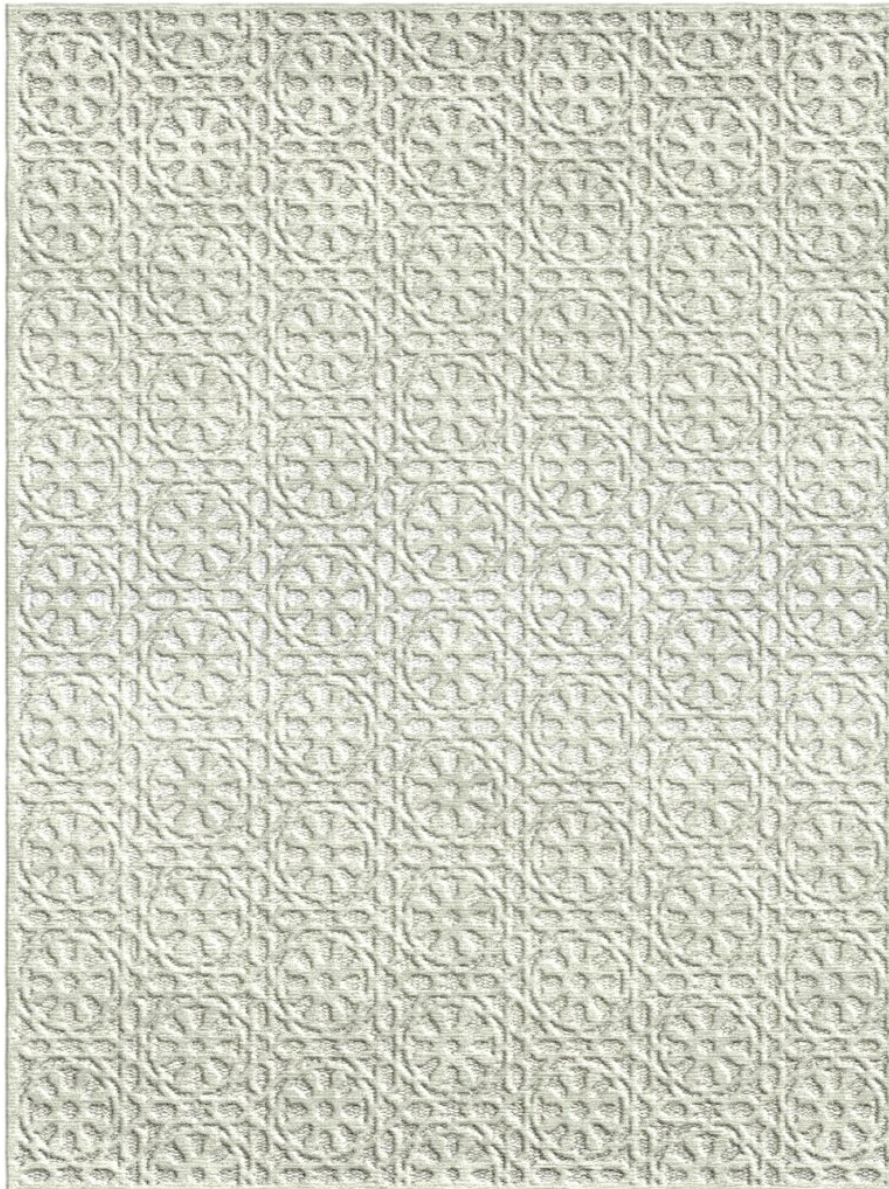

P E R E N N I A L S[®]

LUXURY PERFORMANCE FABRICS

Skylight Drop Stitch

WHITE SANDS

DS406-270

Skylight Drop Stitch

Designer Lori Weitzner

Construction Dropstitch

Colorway White Sands

Collection 2018 B Fall: Lori Weitzner

Unique hand-knotted rugs combine the texture of a flatwoven with soft pile for a subtle drop stitch pattern.