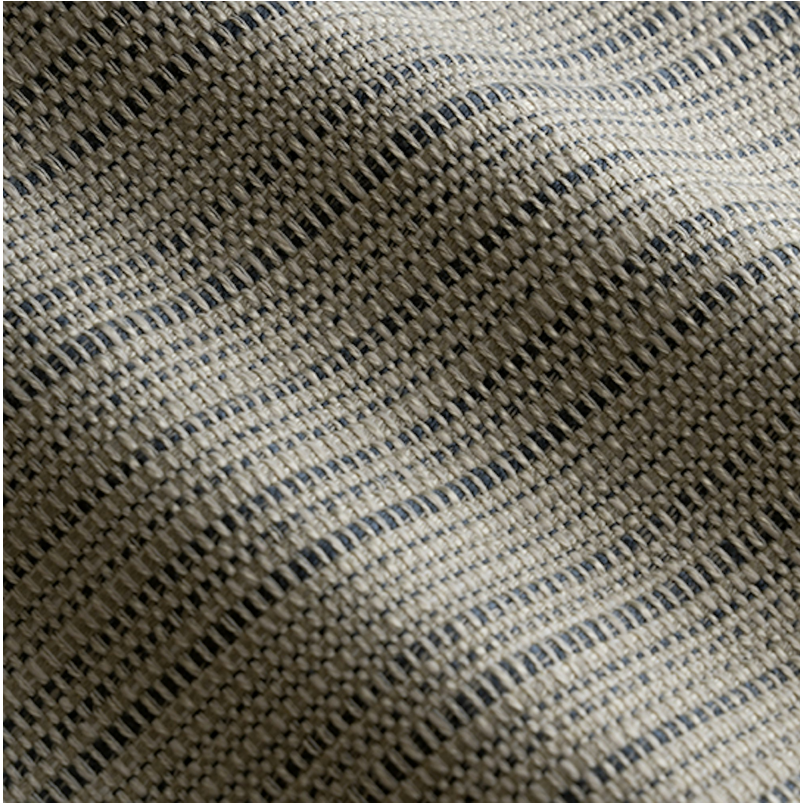

P E R E N N I A L S

Blue Heaven Rock Wall

857-15

DETAILS & SPECS

Abrasion	12,000 Double Rubs
Brush Pill	Class 4
UFAC/NFPA 260	PASS
Width	54 in (137 cm)
Weight	17.4 Oz/sq yd (590 gm/sq m)
Designer	Rose Tarlow
Collection	2023 C Fall: Rose Tarlow
Color Family	Dark Blue
Color	Blue Heaven
Vertical Repeat	3.19 IN (8.1 CM)
Horizontal Repeat	N/A

DESCRIPTION

A chunky textural fabric with a linear linen-like appearance, Rock Wall is offered in both tonal and contrasting colorways. Backing Recommended

All Perennials 100% solution-dyed acrylic fabrics are backed by an industry-leading no-fade guarantee valid for three years from the date of purchase (with the exceptions of prints, which hold a one-year warranty and Cabana™, which holds a five year warranty).