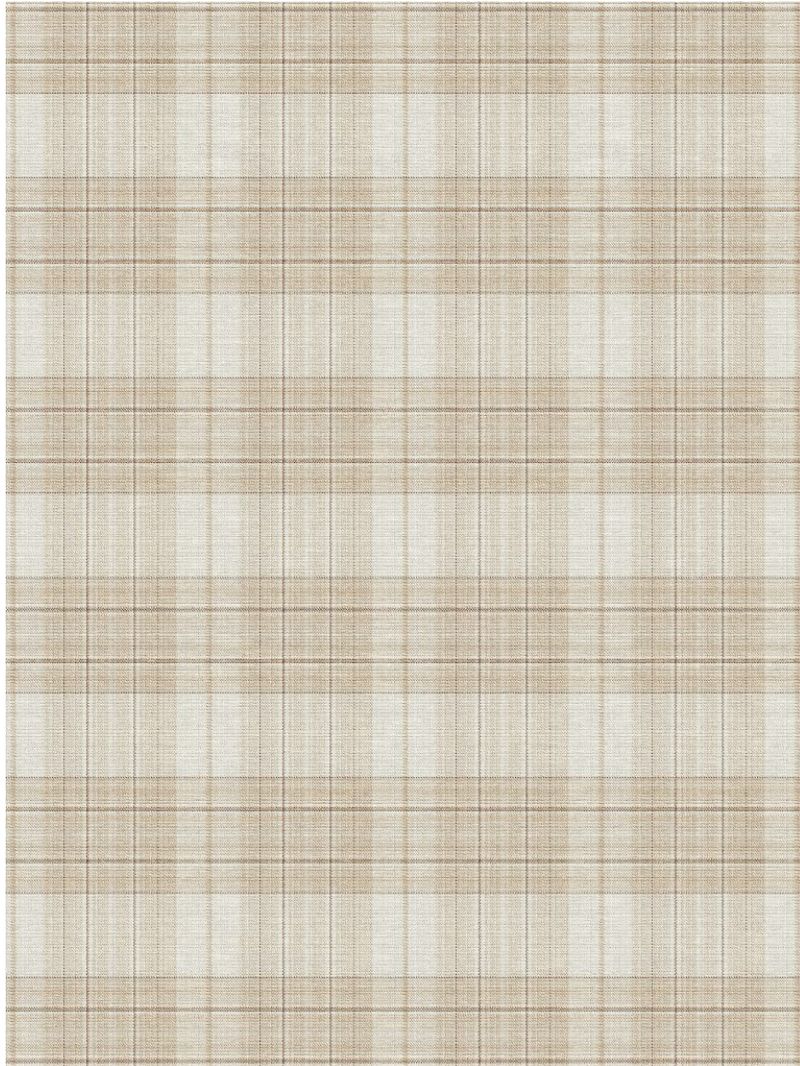

P E R E N N I A L S

Camel Story Lines Flatwoven

FW258-483

DETAILS & SPECS

Designer	Studio
Construction	Flatwoven
Colorway	Camel
Collection	2025 A Spring: Down to Earth

Pom Colors

6266

Image not found. Image type or file name unknown

6978

6980

7358

DESCRIPTION

The second heavyweight flat weave to our line! Story Lines is a fresh take on a timeless classic, plaid. Featuring multicolored stripes in an overlapping design, Story Lines makes for a great stand-alone rug or a layering piece.