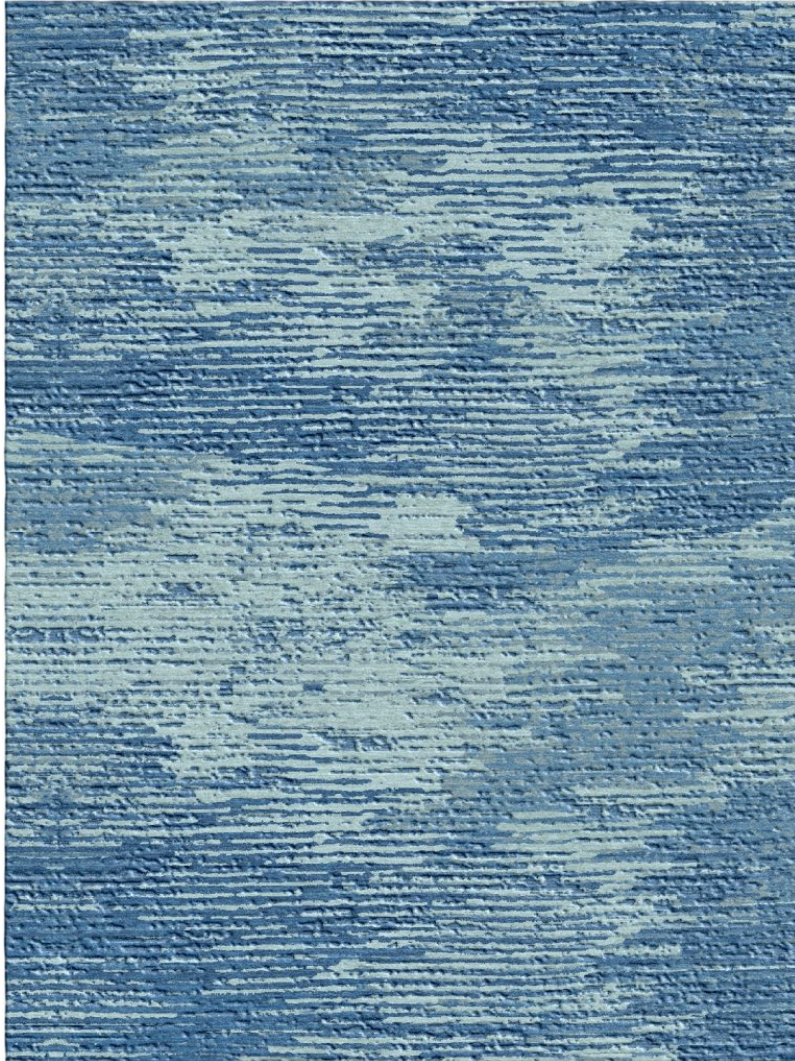

P E R E N N I A L S

Outta The Blue Tide Pools Drop Stitch

DS409-06

DETAILS & SPECS

Designer	Studio
Construction	Dropstitch
Colorway	Outta The Blue
Collection	2021 A Spring: Villa del Sol

DESCRIPTION

Unique hand-knotted rugs combine the texture of a flatwoven with soft pile for a subtle drop stitch pattern.