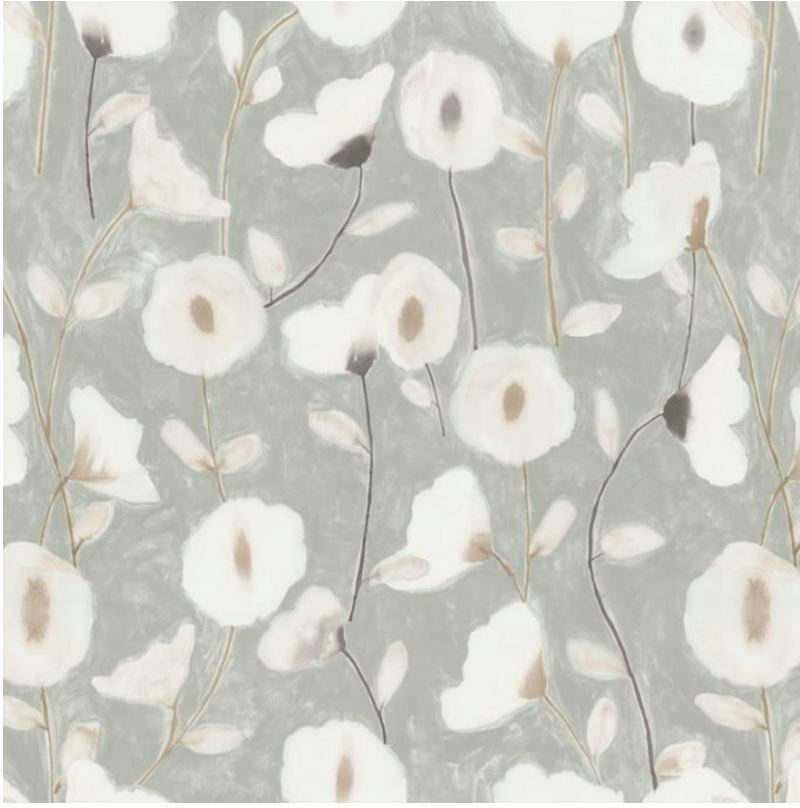

## Jasmine In Bloom

PP106-794

### DETAILS & SPECS

Width	54"
Match	Straight
Material	Type II Vinyl
Backing	Non-Woven
Maintenance	Scrubable, Strippable
Fire Rating	Class A
Potential Lead Credit	No
Designer	Studio
Collection	2025 A Spring: Down to Earth
Color	Jasmine
Color Family	Grey
Vertical Repeat	30"

### DESCRIPTION

In Bloom is our first floral wallpaper. Printed on vinyl it meets all Type II requirements and can be installed residentially or commercially. A soft watercolor technique brings the illusion of delicate and fresh blooms laid on a brush stroke blended background. Available in 5 beautiful colors: Dew, Jasmine, Parchment, Matcha, and Salt & Pepper.