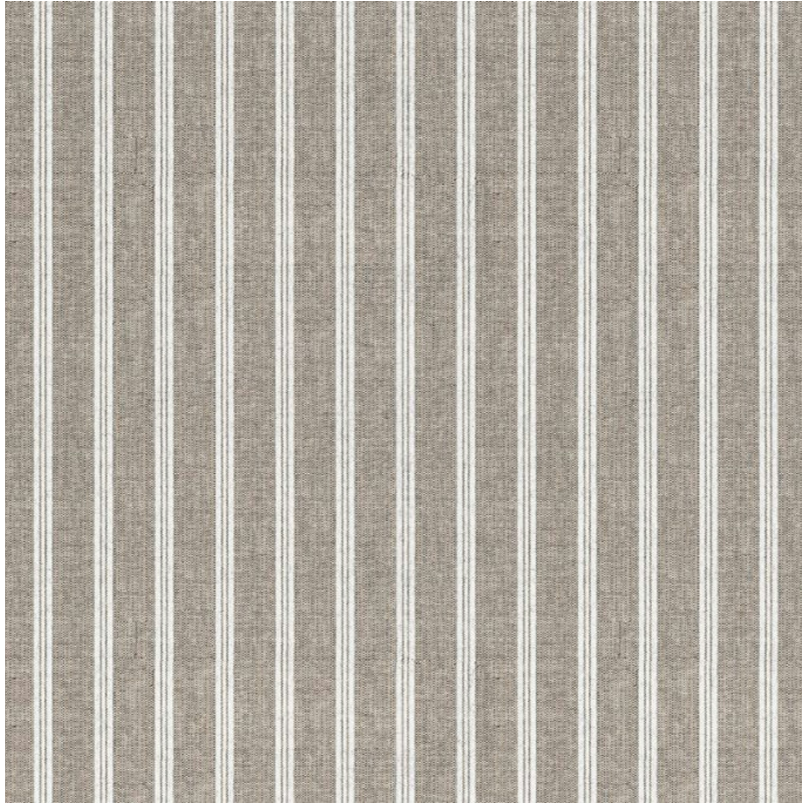

## Nickel Heritage Stripe

PT104-296

### DETAILS & SPECS

Width	36"
Match	Random
Material	Paperweave
Backing	Non-Woven
Maintenance	Soft Dry Brush, Wet Removable
Fire Rating	Class B
Potential Lead Credit	No
Designer	Studio
Collection	2025 A Spring: Down to Earth
Color	Nickel
Color Family	Grey
Vertical Repeat	None

### DESCRIPTION

Transform your home into a stylish sanctuary with this timeless design that beautifully marries texture and pattern. Heritage Stripe is a natural wallcovering executed in a woven design featuring sophisticated vertical stripes in contrasting colors. Available in 6 colorways: Vapor, Camel, Nickel, Sage, Vintage Blue, Salt & Pepper.