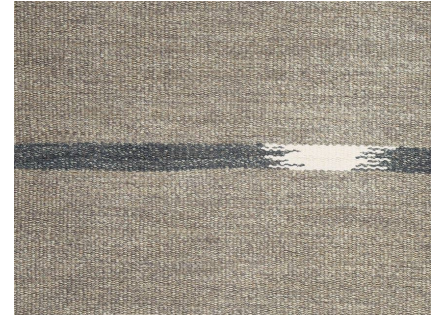

Smoke Signal Flatwoven

PUMICE

FW210-208

Smoke Signal Flatwoven

Construction Flatwoven

Colorway Pumice

Collection 2014 B Fall

Perennials' Flatwoven artisanal rugs feature exceptional designs, subtle color blending and an unbelievably soft feel. They include binding on the horizontal edges and the selvages are left visible to show the craftsmanship of each handwoven rug. These rugs are ideal for use indoors or out.

Pom Colors

92

60

2