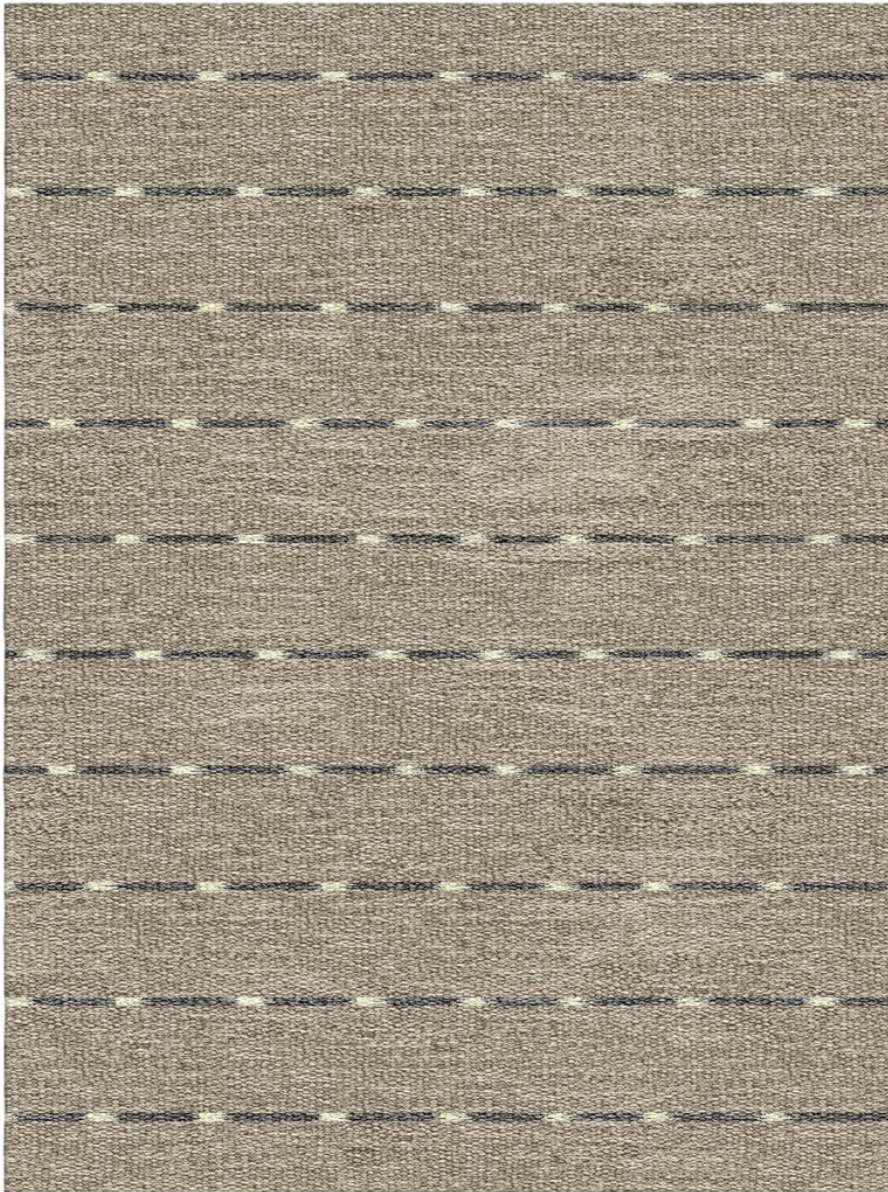

Smoke Signal Flatwoven

PUMICE

FW210-208

Smoke Signal Flatwoven

Construction Flatwoven

Colorway Pumice

Collection 2014 B Fall

Perennials' Flatwoven artisanal rugs feature exceptional designs, subtle color blending and an unbelievably soft feel. They include binding on the horizontal edges and the selvages are left visible to show the craftsmanship of each handwoven rug. These rugs are ideal for use indoors or out.

Pom Colors

92

60

2