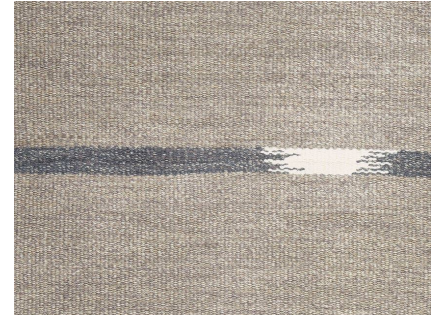

## Smoke Signal Flatwoven

GRAVEL PATH

**FW210-61**

Smoke Signal Flatwoven

**Construction** Flatwoven

**Colorway** GRAVEL PATH

**Collection** 2014 B Fall

Perennials' Flatwoven artisanal rugs feature exceptional designs, subtle color blending and an unbelievably soft feel. They include binding on the horizontal edges and the selvages are left visible to show the craftsmanship of each handwoven rug. These rugs are ideal for use indoors or out.

**Pom Colors**

20

60

2