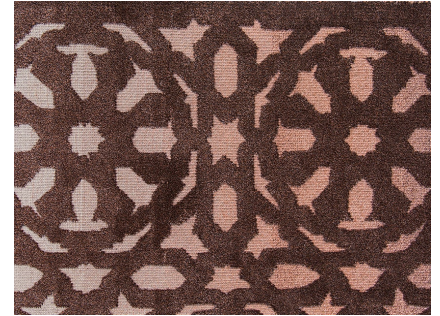

## Skylight Drop Stitch

SPICE

**DS406-340**

Skylight Drop Stitch

**Designer** Lori Weitzner

**Construction** Dropstitch

**Colorway** SPICE

**Collection** 2018 B Fall: Lori Weitzner

Unique hand-knotted rugs combine the texture of a flatwoven with soft pile for a subtle drop stitch pattern.