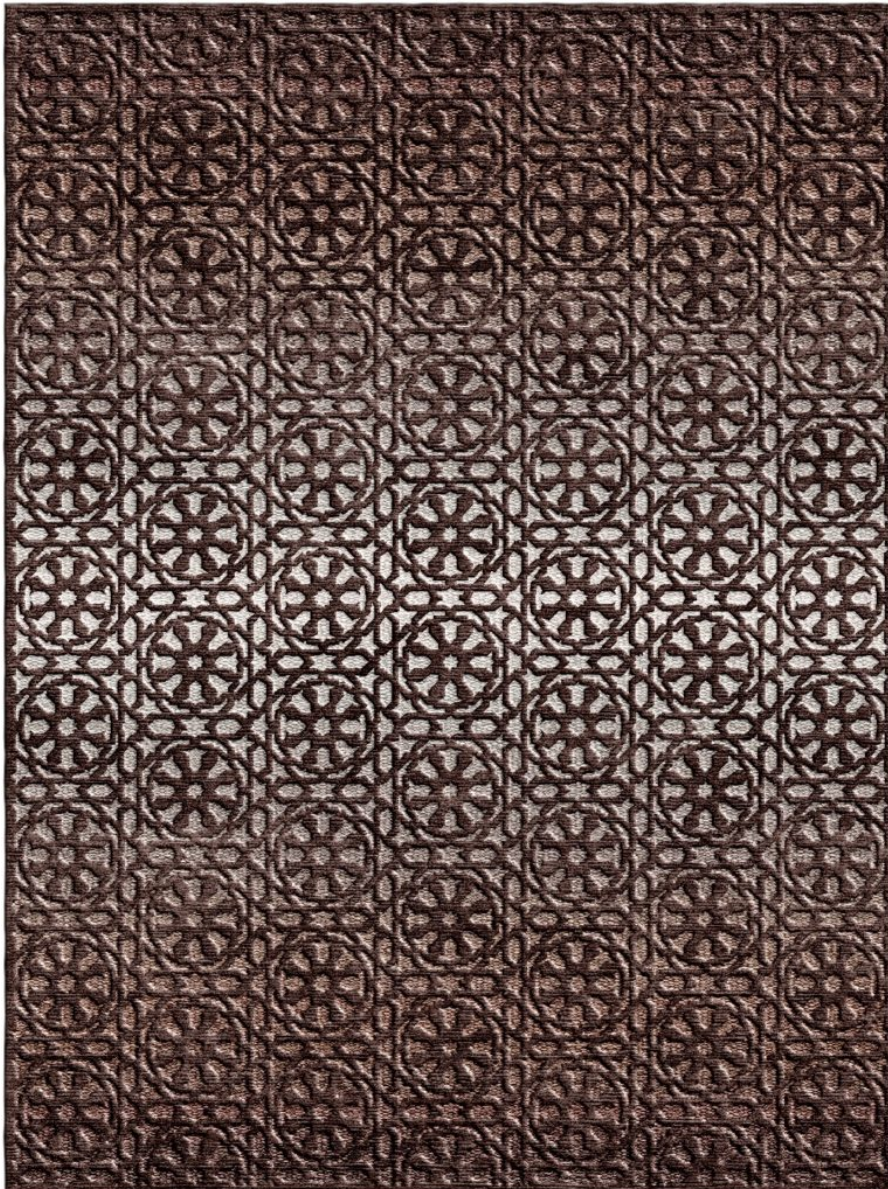

## Skylight Drop Stitch

SPICE

**DS406-340**

Skylight Drop Stitch

**Designer** Lori Weitzner

**Construction** Dropstitch

**Colorway** SPICE

**Collection** 2018 B Fall: Lori Weitzner

Unique hand-knotted rugs combine the texture of a flatwoven with soft pile for a subtle drop stitch pattern.