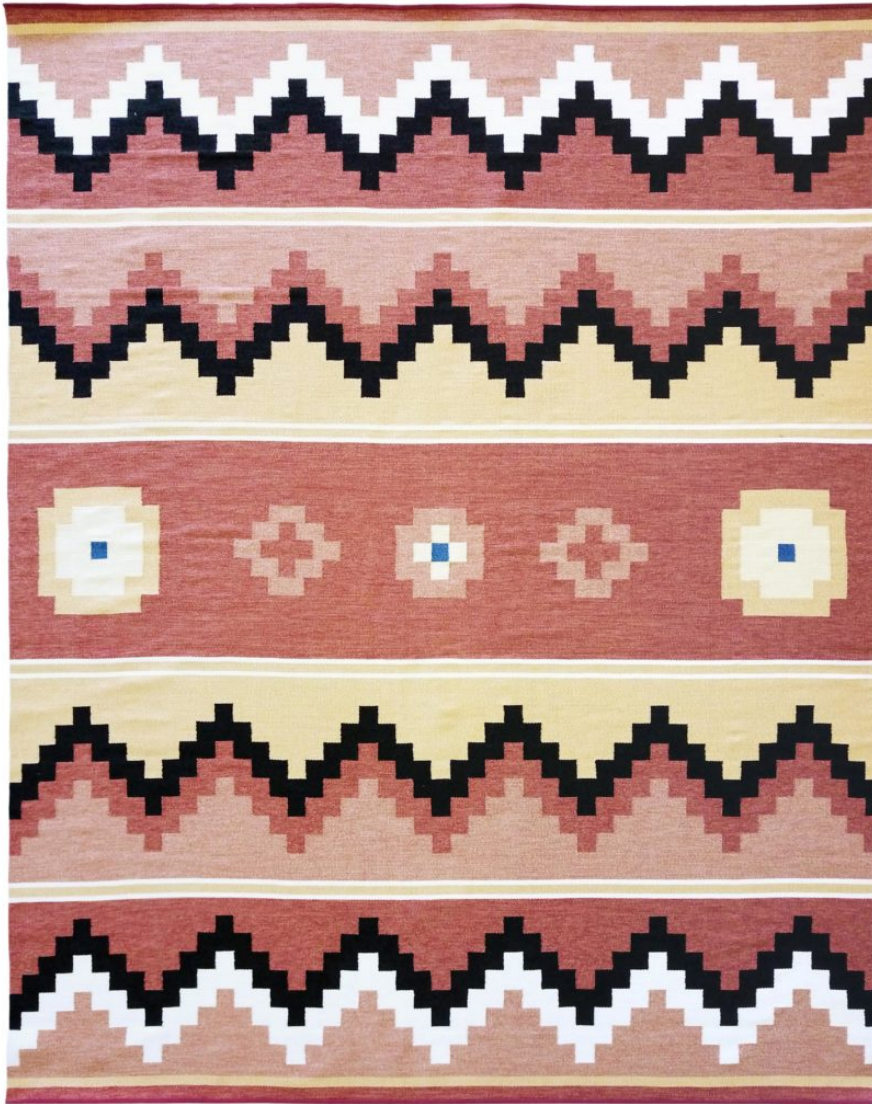

Southwestern Ii Flatwoven

RED ROCK

FW232-313

Southwestern Ii Flatwoven

Construction Flatwoven

Colorway RED ROCK

Perennials' Flatwoven artisanal rugs feature exceptional designs, subtle color blending and an unbelievably soft feel. They include binding on the horizontal edges and the selvages are left visible to show the craftsmanship of each handwoven rug. These rugs are ideal for use indoors or out.