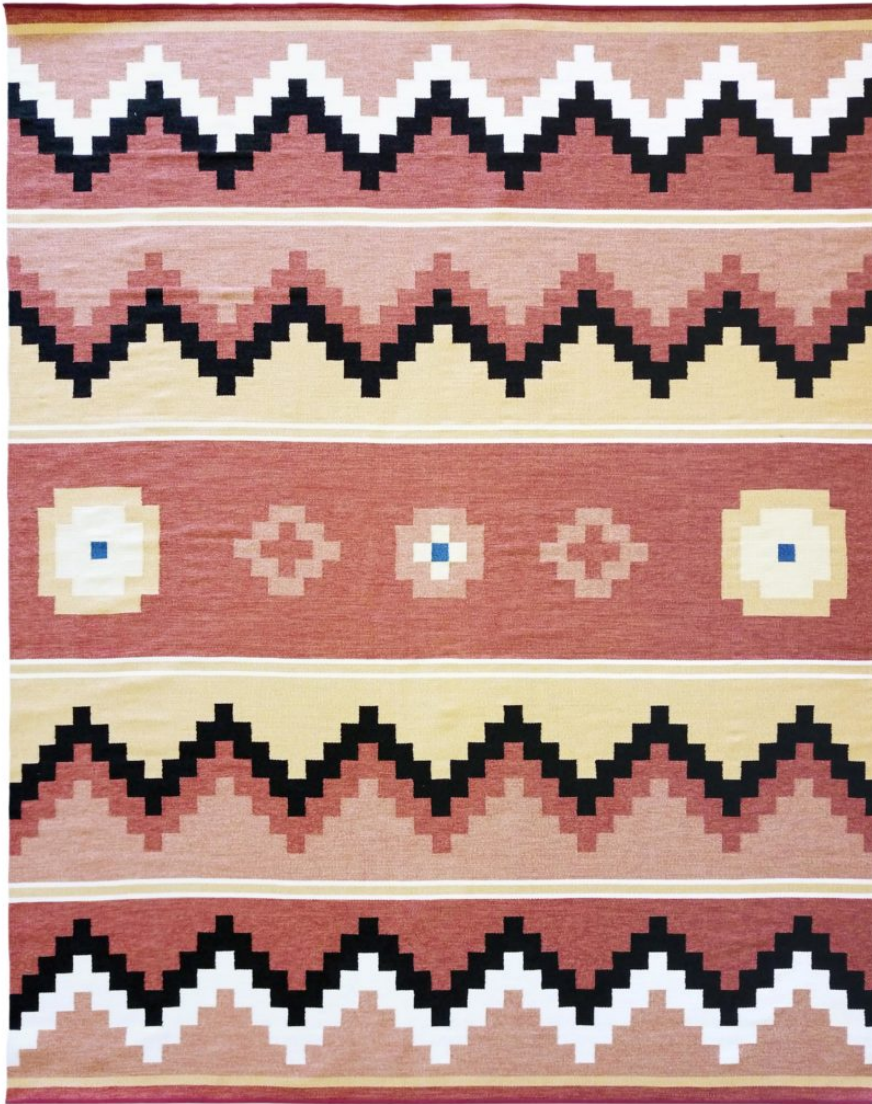

## Southwestern Ii Flatwoven

RED ROCK

**FW232-313-0912**

Southwestern Ii Flatwoven

**Construction** Flatwoven

**Colorway** RED ROCK

Perennials' Flatwoven artisanal rugs feature exceptional designs, subtle color blending and an unbelievably soft feel. They include binding on the horizontal edges and the selvages are left visible to show the craftsmanship of each handwoven rug. These rugs are ideal for use indoors or out.