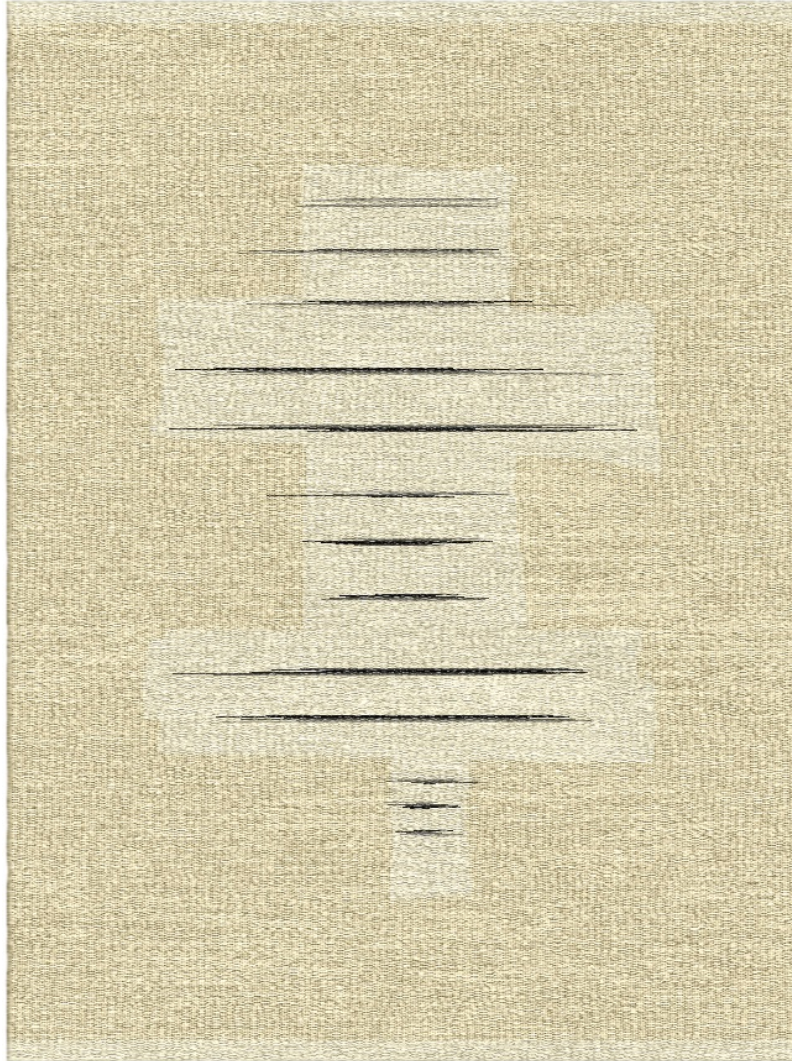

P E R E N N I A L S

Salt & Pepper Tyger! Tyger! Flatwoven

FW250-191

DETAILS & SPECS

Designer	Rose Tarlow
Construction	Flatwoven
Colorway	Salt & Pepper
Collection	2023 C Fall: Rose Tarlow

Pom Colors

DESCRIPTION

Tyger! Tyger! adds a bold and captivating statement to any room, indoors or out, with its ancient emblem of power and grace, the majestic tiger

Perennials' Flatwoven artisanal rugs feature exceptional designs, subtle color blending and an unbelievably soft feel. They include binding on the horizontal edges and the selvages are left visible to show the craftsmanship of each handwoven rug. These rugs are ideal for use indoors or out.