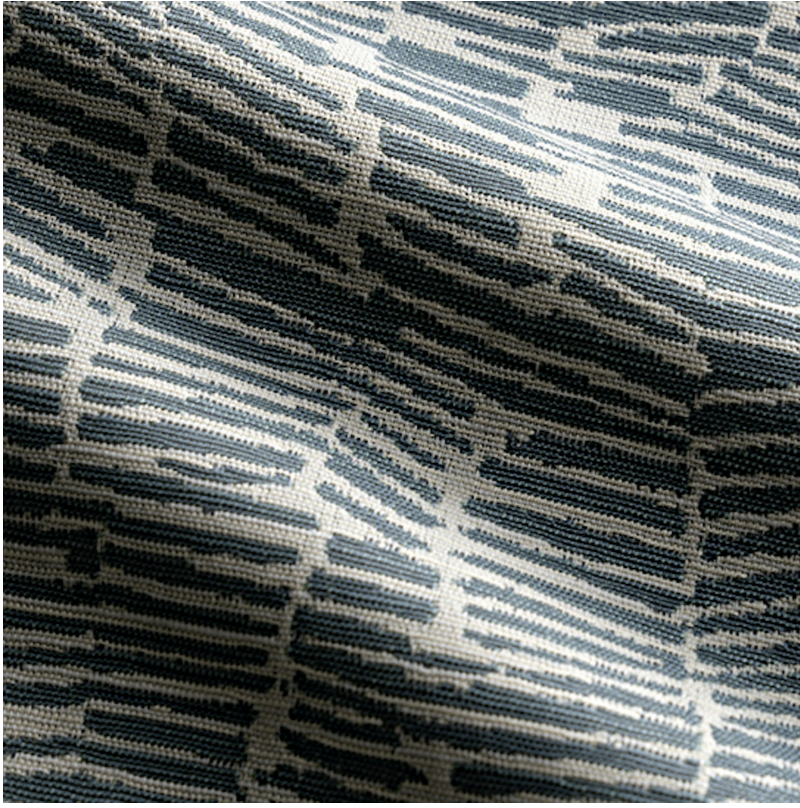

P E R E N N I A L S

Bluestone Bramblewood

813-368

DETAILS & SPECS

Abrasion	12,000 Double Rubs
Brush Pill	Class 4.5
Reversible	Yes
UFAC/NFPA 260	PASS
Width	54 in (137 cm)
Weight	12.5 oz/sq yd (424 gm/sq m)
Designer	Rose Tarlow
Collection	2023 C Fall: Rose Tarlow
Color Family	Dark Blue
Color	Bluestone
Vertical Repeat	21.25 IN (54 CM)
Horizontal Repeat	27 IN (68.6 CM)

DESCRIPTION

The all-over abstract dashed line pattern on this jacquard creates a rhythmic effect.

Perennials 100% solution-dyed acrylic fabrics and rugs are backed by a no-fade warranty valid for five years from the date of purchase; All additional Perennials products (including Hi 'n Dri) constructed of other solution-dyed fibers are guaranteed against fading for three years.