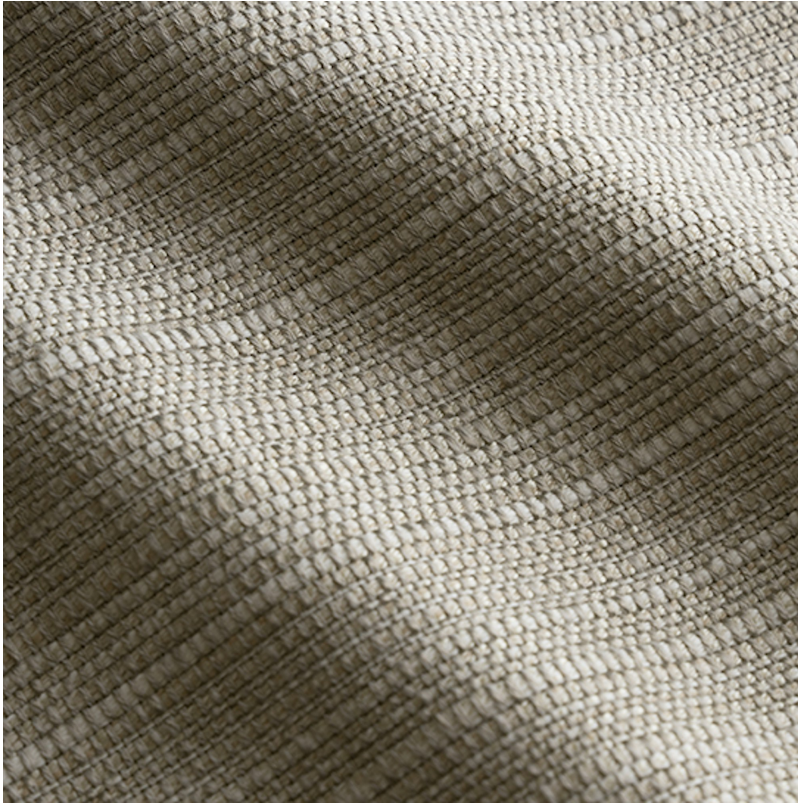

P E R E N N I A L S

Ash Rock Wall

857-108

DETAILS & SPECS

Abrasion	12,000 Double Rubs
Brush Pill	Class 4
Width	54 in (137 cm)
Weight	17.4 oz/sq yd (590 gm/sq m)
Designer	Rose Tarlow
Collection	2023 C Fall: Rose Tarlow
Color Family	Ash/Taupe
Color	Ash
Vertical Repeat	3.19 IN (8.1 CM)
Horizontal Repeat	N/A

DESCRIPTION

A chunky textural fabric with a linear linen-like appearance, Rock Wall is offered in both tonal and contrasting colorways. Backing Recommended

Perennials 100% solution-dyed acrylic fabrics and rugs are backed by a no-fade warranty valid for five years from the date of purchase; All additional Perennials products (including Hi 'n Dri) constructed of other solution-dyed fibers are guaranteed against fading for three years.