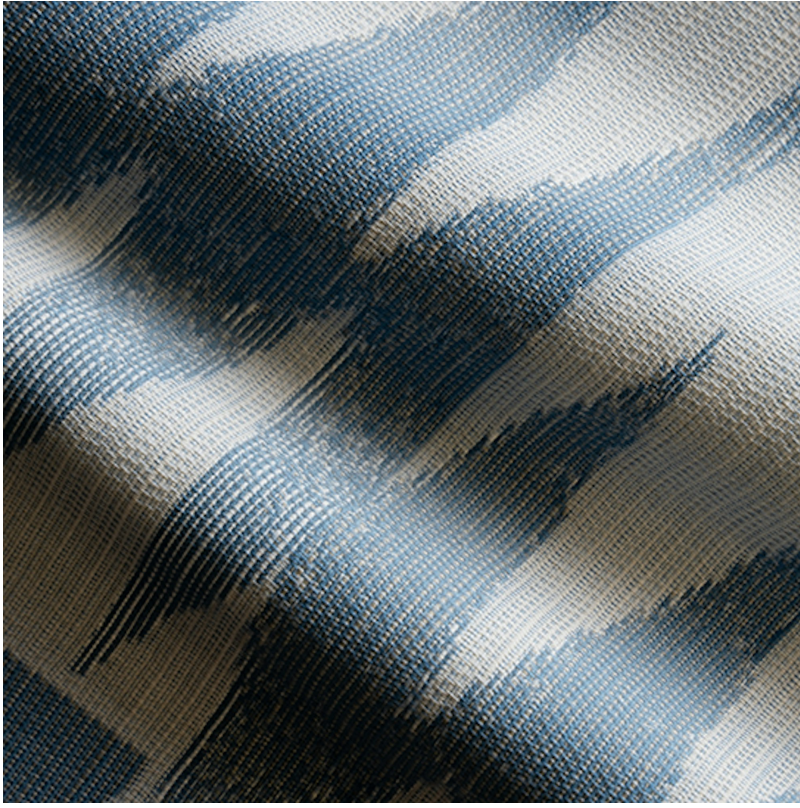

P E R E N N I A L S

Morning Glory Paper Crane

580-704

DETAILS & SPECS

Abrasion	15,000 double rubs
Brush Pill	Class 4.5
Reversible	Yes
Width	54 in (137 cm)
Weight	9.5 oz/sq yd (324 gm/sq m)
Designer	Studio
Collection	2024 A Spring: Wabi-Sabi
Color Family	Dark Blue
Color	Morning Glory
Vertical Repeat	21 IN (53.3 CM)
Horizontal Repeat	27 IN (68.6 CM)

DESCRIPTION

Paper Crane is a monochromatic medium-scale reversible jacquard featuring a pattern evoking the shapes of a folded origami paper crane.

Perennials 100% solution-dyed acrylic fabrics and rugs are backed by a no-fade warranty valid for five years from the date of purchase; All additional Perennials products (including Hi 'n Dri) constructed of other solution-dyed fibers are guaranteed against fading for three years.