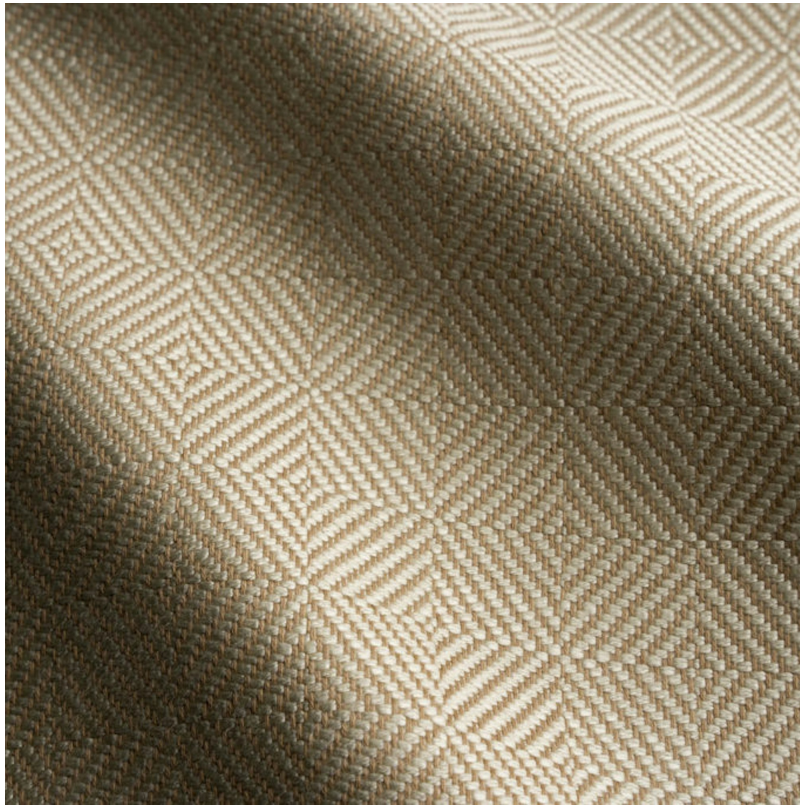

P E R E N N I A L S

Parchment Chelsea Square

765-02

DETAILS & SPECS

Abrasion	15,000 double rubs
Brush Pill	Class 4
Width	54 in (137 cm)
Weight	12.5 oz/sq yd (425 gm/sq m)
Designer	Rose Tarlow
Collection	2012 B Fall: Rose Tarlow
Color Family	Beige/Tan
Color	Parchment
Vertical Repeat	1.63 IN (4.1 CM)
Horizontal Repeat	1.63 IN (4.1 CM)

DESCRIPTION

Textured herringbone blocks that are good for drapery, as well as upholstery. Backing recommended.

Perennials 100% solution-dyed acrylic fabrics and rugs are backed by a no-fade warranty valid for five years from the date of purchase; All additional Perennials products (including Hi 'n Dri) constructed of other solution-dyed fibers are guaranteed against fading for three years.