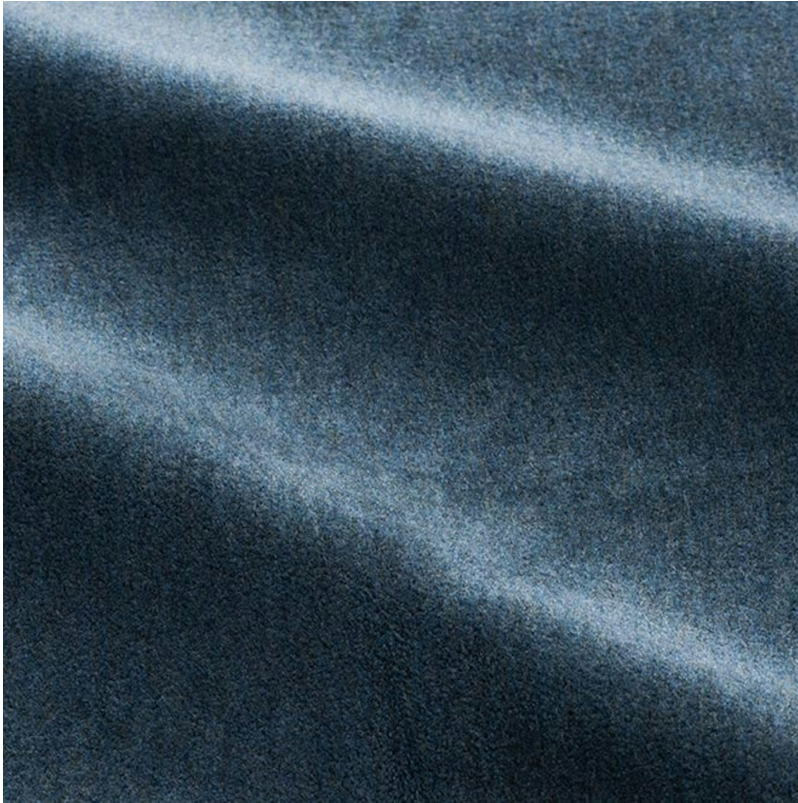

## Bluestone Big Softy

998-368

### DETAILS & SPECS

Abrasion	100,000+ double rubs
Brush Pill	Class 5
Width	54 in (137 cm)
Weight	14.1 Oz/sq yd (479 gm/sq m)
Designer	Studio
Collection	2017 A Spring: Suit Yourself
Color Family	Dark Blue
Color	Bluestone
Vertical Repeat	N/A
Horizontal Repeat	N/A