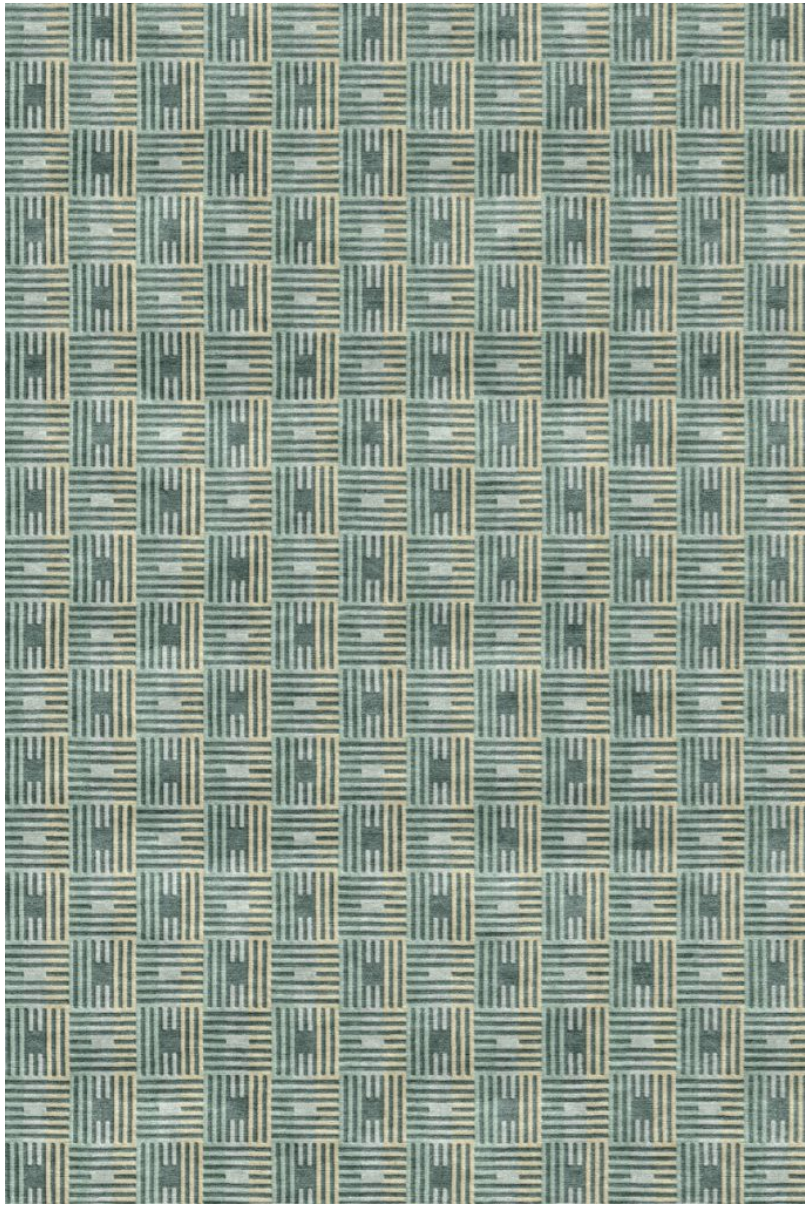

P E R E N N I A L S

BLUESTONE

Square One Drop Stitch

DS418-368

DETAILS & SPECS

Designer	Studio
Construction	Dropstitch
Colorway	BLUESTONE
Collection	2026 Summer: Hot off the Block

Pom Colors

6609

Image not found or type unknown
5207

331

DESCRIPTION

Square One our hand-crafted drop stitch rug features an alternating grid pattern layered with fine interior linework. The medium-scale block design brings a tailored, rhythmic aesthetic while the varied surface detailing adds depth and texture throughout. Square One is available in three stunning colors: Iolite, Breakers, and Bluestone.