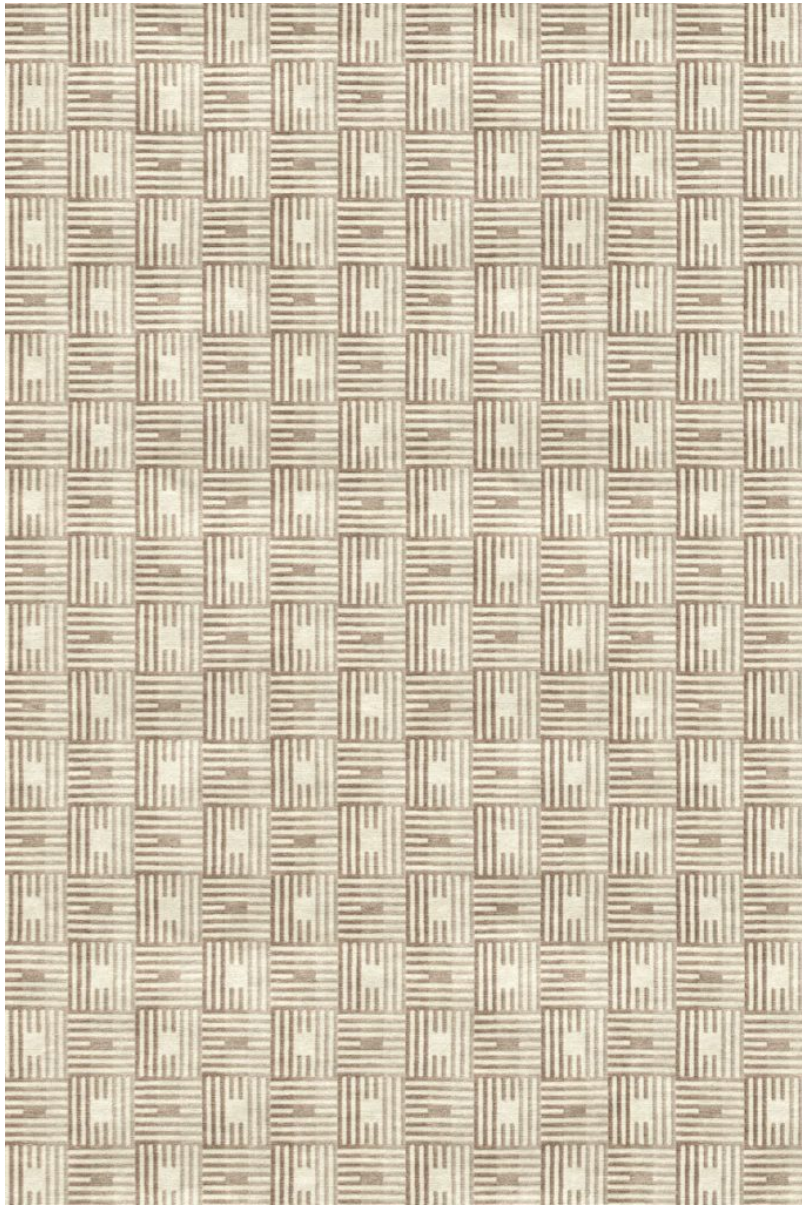

P E R E N N I A L S

Iolite

Square One Drop Stitch

DS418-795

DETAILS & SPECS

Designer	Studio
Construction	Dropstitch
Colorway	Iolite
Collection	2026 Summer: Hot off the Block

Pom Colors

6251

8178

7785

DESCRIPTION

Square One our hand-crafted drop stitch rug features an alternating grid pattern layered with fine interior linework. The medium-scale block design brings a tailored, rhythmic aesthetic while the varied surface detailing adds depth and texture throughout. Square One is available in three stunning colors: Iolite, Breakers, and Bluestone.