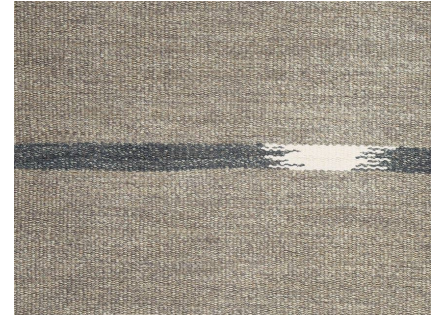

## Smoke Signal Flatwoven

PUMICE

**FW210-208**

Smoke Signal Flatwoven

**Construction** Flatwoven

**Colorway** Pumice

**Collection** 2014 B Fall

Perennials' Flatwoven artisanal rugs feature exceptional designs, subtle color blending and an unbelievably soft feel. They include binding on the horizontal edges and the selvages are left visible to show the craftsmanship of each handwoven rug. These rugs are ideal for use indoors or out.