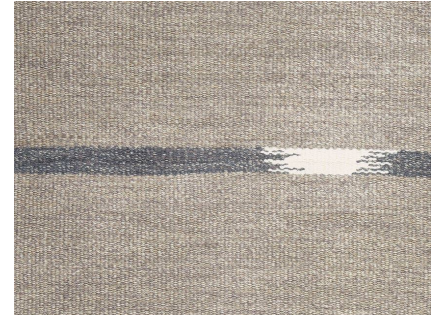

Smoke Signal Flatwoven

GRAVEL PATH

FW210-61

Smoke Signal Flatwoven

Construction Flatwoven

Colorway GRAVEL PATH

Collection 2014 B Fall

Perennials' Flatwoven artisanal rugs feature exceptional designs, subtle color blending and an unbelievably soft feel. They include binding on the horizontal edges and the selvages are left visible to show the craftsmanship of each handwoven rug. These rugs are ideal for use indoors or out.