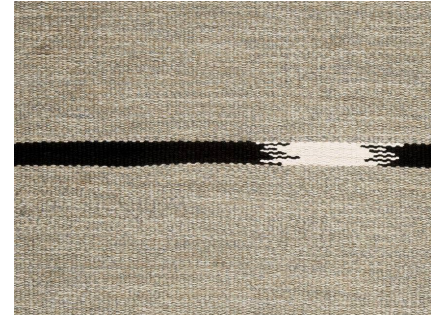

## Smoke Signal Flatwoven

BIG BEND

**FW210-309**

Smoke Signal Flatwoven

**Construction** Flatwoven

**Colorway** BIG BEND

**Collection** 2014 B Fall

Perennials' Flatwoven artisanal rugs feature exceptional designs, subtle color blending and an unbelievably soft feel. They include binding on the horizontal edges and the selvages are left visible to show the craftsmanship of each handwoven rug. These rugs are ideal for use indoors or out.