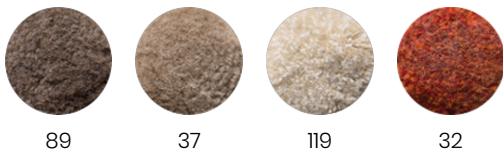

Pom Colors

DESCRIPTION

Hand knotted, 80 knots per square inch.