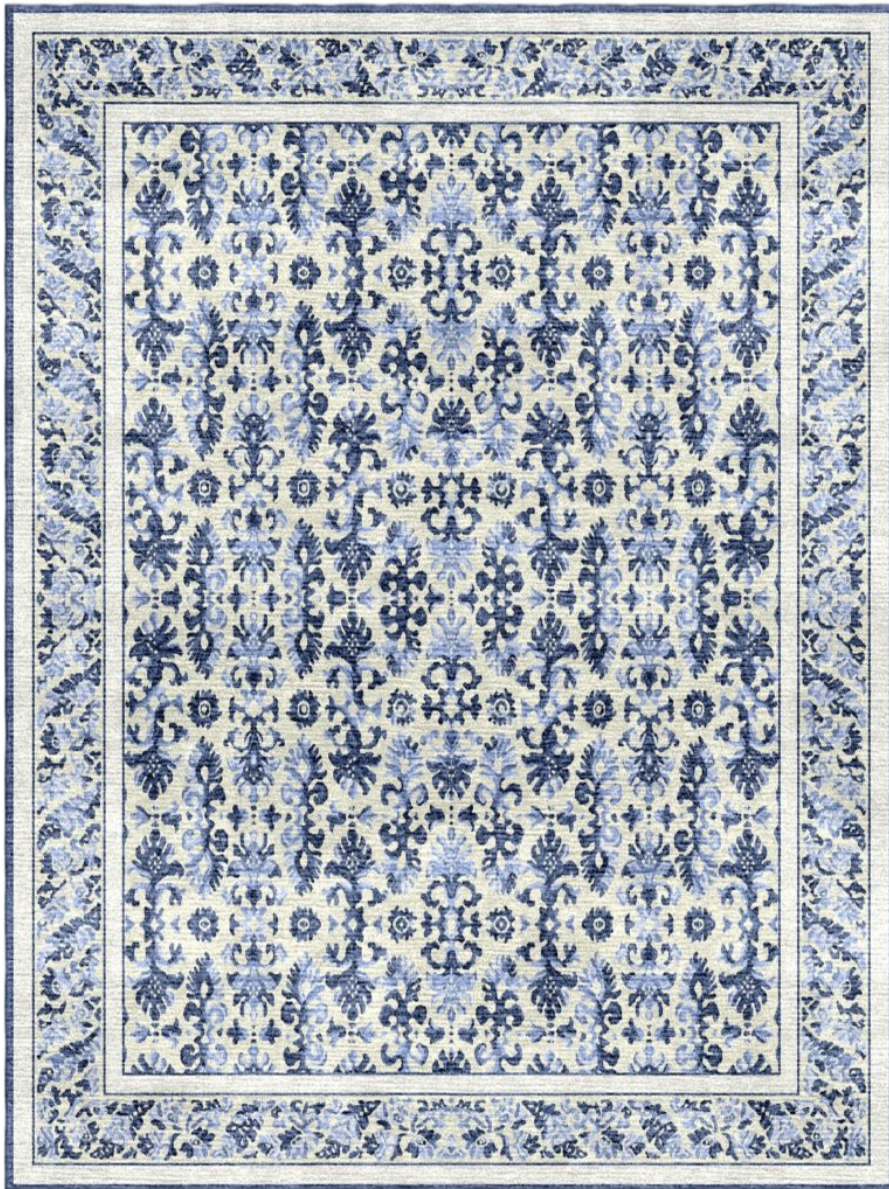

## Regal Row Tibetan Knot

WEDGEWOOD

**TK372-348**

Regal Row Tibetan Knot

**Designer** Timothy Corrigan

**Construction** Tibetan Knot

**Colorway** WEDGEWOOD

**Collection** 2019 B Fall: Timothy Corrigan

Hand knotted, 80 knots per square inch.

**Pom Colors**

2

123

2155

2980