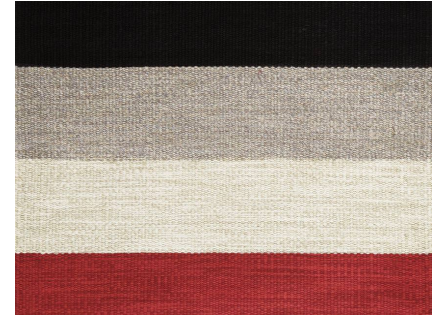

Side Saddle Flatwoven

RED ROCK

FW207-313

Side Saddle Flatwoven

Construction Flatwoven

Colorway RED ROCK

Collection 2014 B Fall

Perennials' Flatwoven artisanal rugs feature exceptional designs, subtle color blending and an unbelievably soft feel. They include binding on the horizontal edges and the selvages are left visible to show the craftsmanship of each handwoven rug. These rugs are ideal for use indoors or out.

Pom Colors