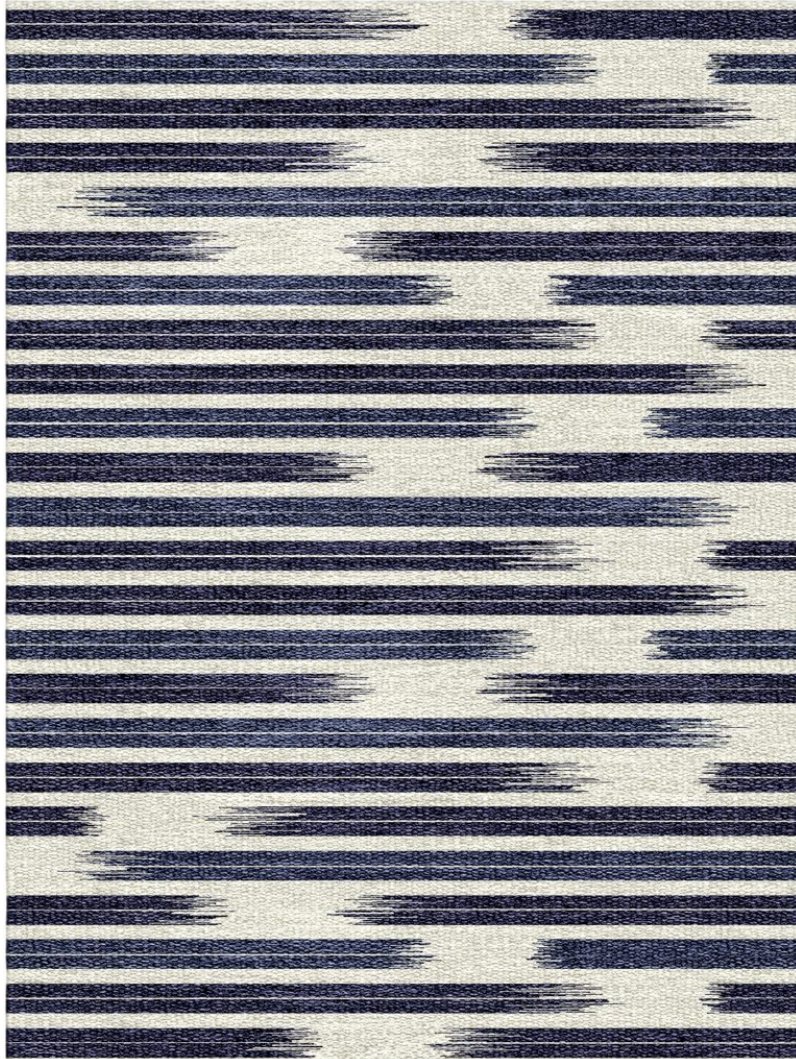

P E R E N N I A L S

Blue Jean Lucky Streak Flatwoven

FW213-501

DETAILS & SPECS

Designer	Studio
Construction	Flatwoven
Colorway	Blue Jean
Collection	2013 B Fall

Pom Colors

2

62

95

DESCRIPTION

Perennials' Flatwoven artisanal rugs feature exceptional designs, subtle color blending and an unbelievably soft feel. They include binding on the horizontal edges and the selvages are left visible to show the craftsmanship of each handwoven rug. These rugs are ideal for use indoors or out.