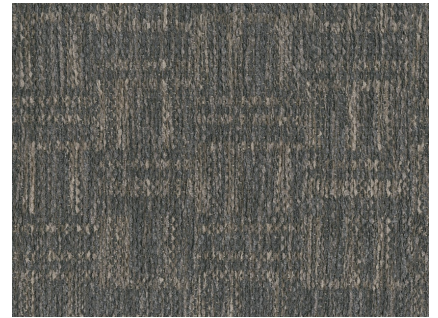

Shadow Box Flatwoven

PUMICE

FW223-208

Shadow Box Flatwoven

Designer Lori Weitzner

Construction Chenille Flatwoven

Colorway Pumice

Collection 2018 B Fall: Lori Weitzner

Handwoven with Perennials' exclusive
chenille and boucle yarns.