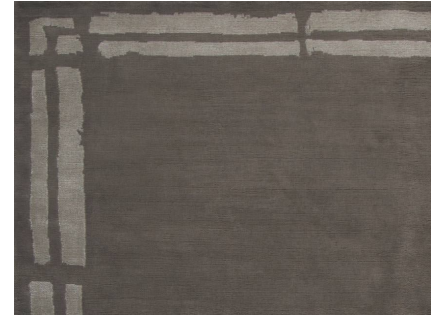

Frame Of Reference Tibetan Knot

SABLE

TK323-244

Frame Of Reference

Tibetan Knot

Construction Tibetan Knot

Colorway Sable

Collection 2015 B Fall