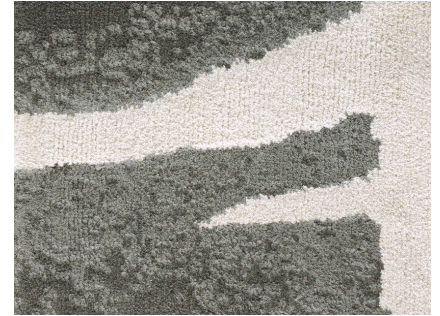

P E R E N N I A L S[®]

LUXURY PERFORMANCE FABRICS

Woodblock Tibetan Knot

FOSSIL

TK333-284

Woodblock Tibetan Knot

Designer Porter Teleo

Construction Tibetan Knot

Colorway FOSSIL

Collection 2016 A Spring: Porter Teleo

Hand knotted, 80 knots per square inch.

Pom Colors

98

189

perennialsfabrics.com || telephone: +1 214.638.4162 || U.S. toll free 888.322.4773

PERENNIALS
FIBER DESIGN