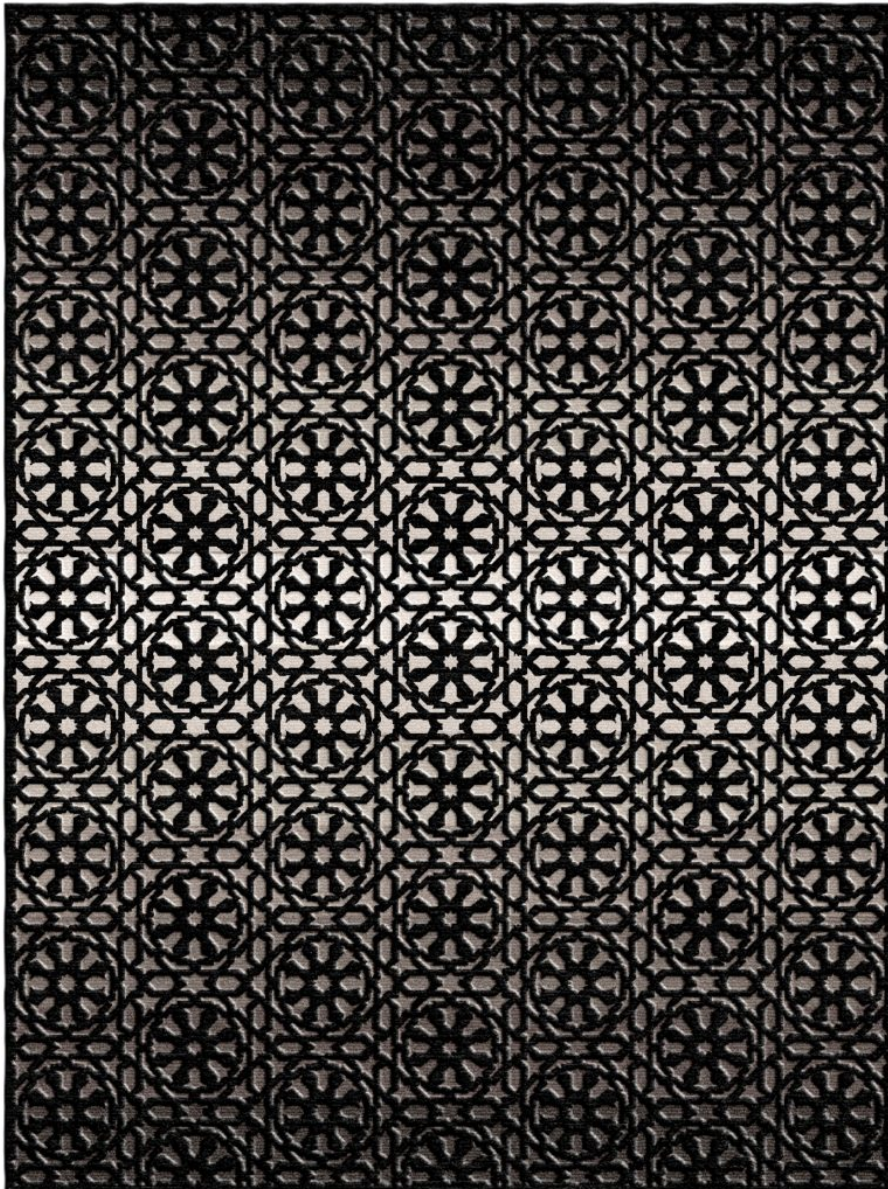

Skylight Drop Stitch

NIGHT SHADOWS

DS406-336

Skylight Drop Stitch

Designer Lori Weitzner

Construction Dropstitch

Colorway NIGHT SHADOWS

Collection 2018 B Fall: Lori Weitzner

Unique hand-knotted rugs combine the texture of a flatwoven with soft pile for a subtle drop stitch pattern.

Pom Colors

122 79 265 63