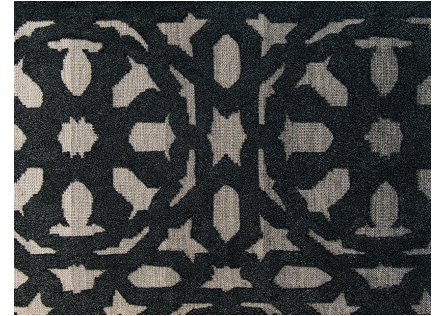

Skylight Drop Stitch

NIGHT SHADOWS

DS406-336

Skylight Drop Stitch

Designer Lori Weitzner

Construction Dropstitch

Colorway NIGHT SHADOWS

Collection 2018 B Fall: Lori Weitzner

Unique hand-knotted rugs combine the texture of a flatwoven with soft pile for a subtle drop stitch pattern.

Pom Colors

122 79 265 63