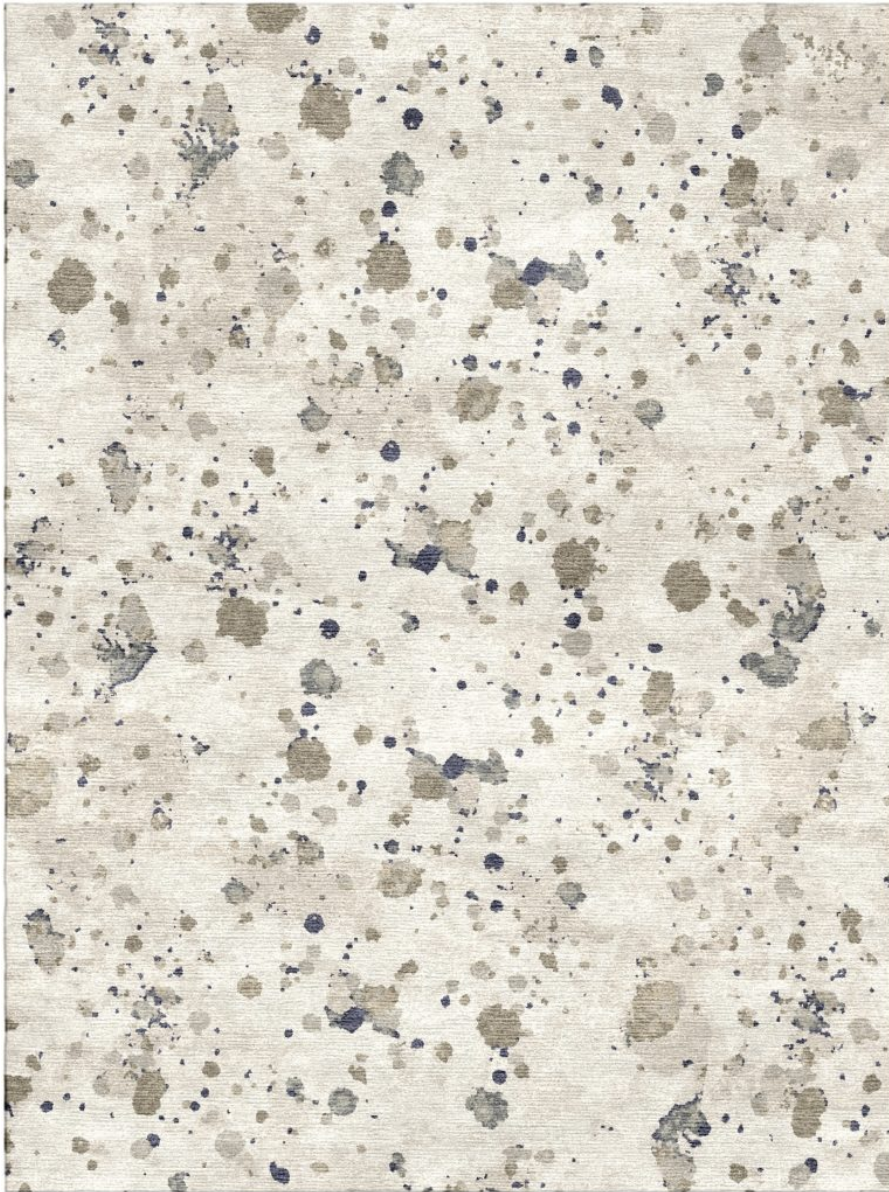

## Splash Tibetan Knot

MUSHROOM

**TK368-223**

Splash Tibetan Knot

**Designer** Martyn Thompson

**Construction** Tibetan Knot

**Colorway** MUSHROOM

**Collection** 2018 A Spring: Martyn Thompson

Hand knotted, 80 knots per square inch.

**Pom Colors**

123 405 37 1311 872