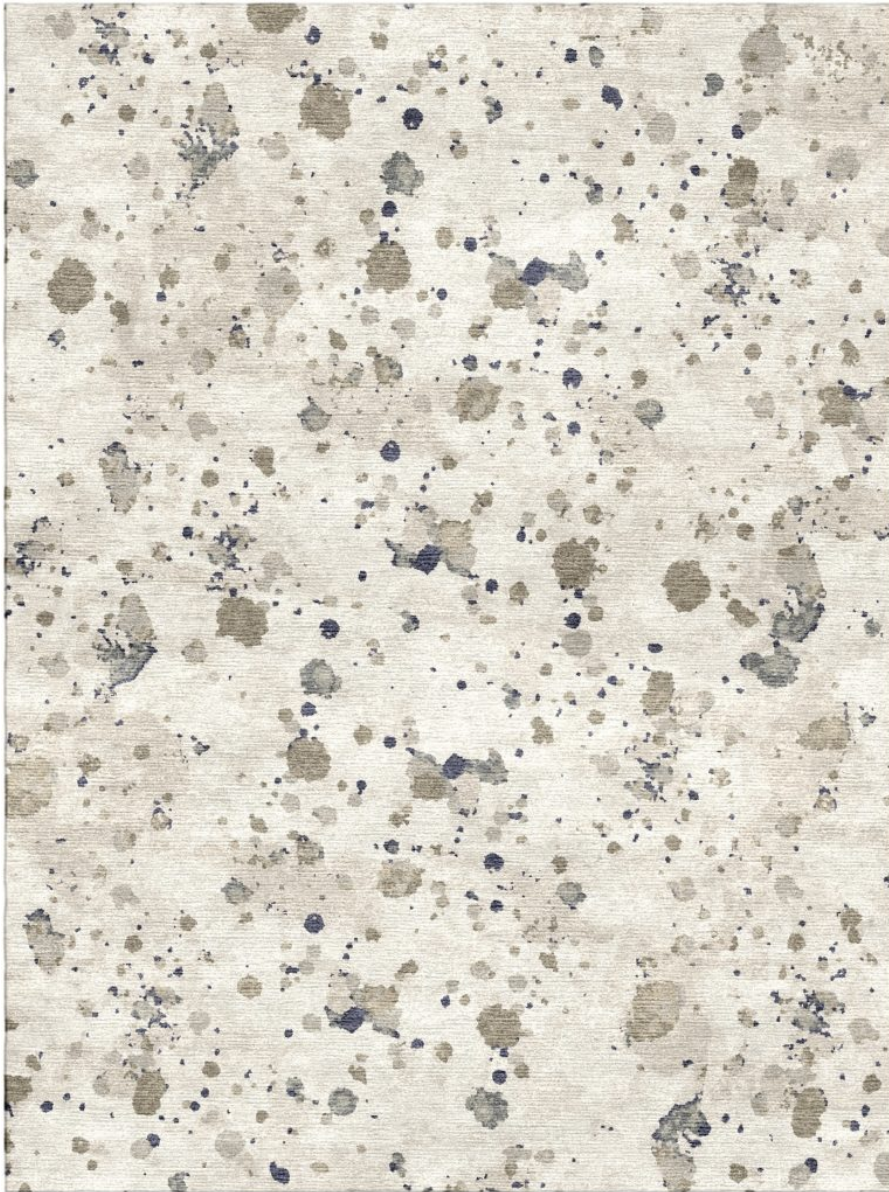

Splash Tibetan Knot

MUSHROOM

TK368-223

Splash Tibetan Knot

Designer Martyn Thompson

Construction Tibetan Knot

Colorway MUSHROOM

Collection 2018 A Spring: Martyn Thompson

Hand knotted, 80 knots per square inch.

Pom Colors

123 405 37 1311 872