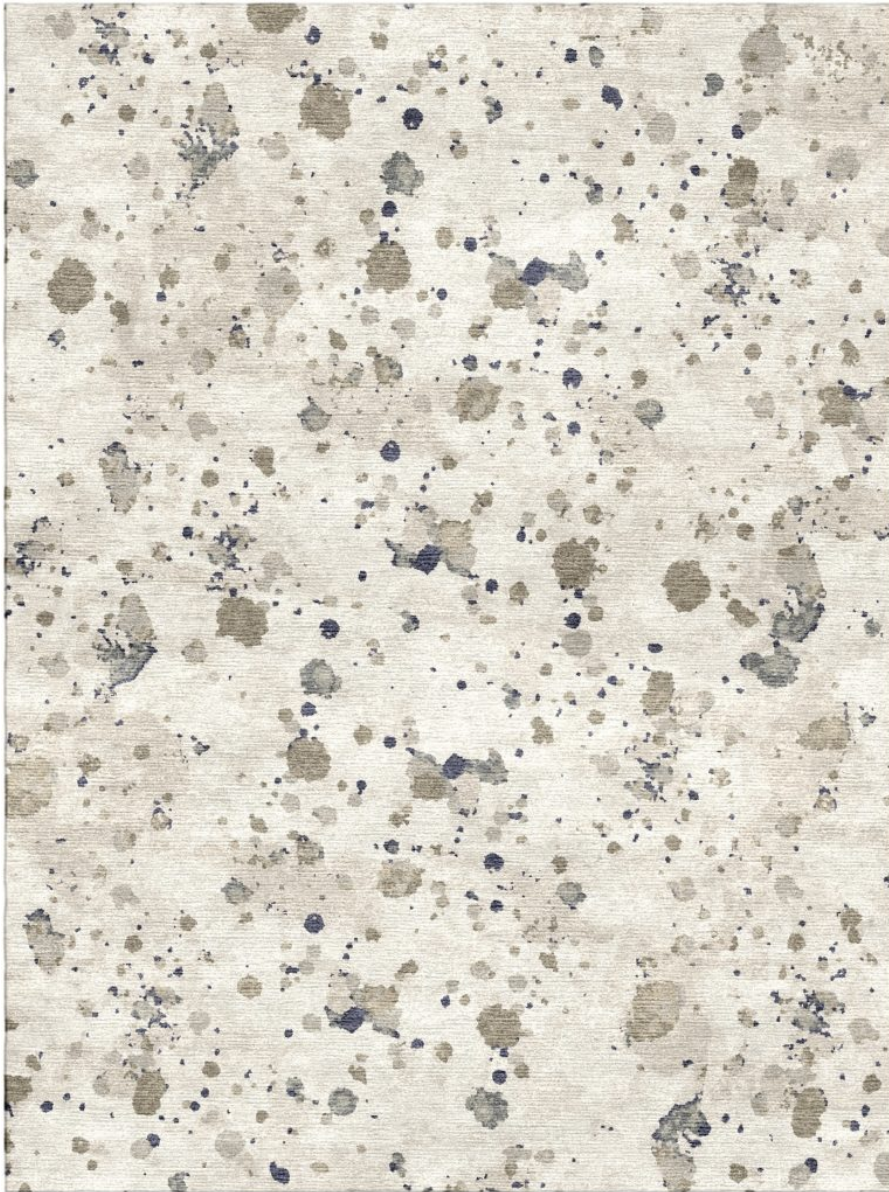

## Splash Tibetan Knot

MUSHROOM

**TK368-223-0810**

Splash Tibetan Knot

**Designer** Martyn Thompson

**Construction** Tibetan Knot

**Colorway** MUSHROOM

**Collection** 2018 A Spring: Martyn  
Thompson

Hand knotted, 80 knots per square inch.

**Pom Colors**

123

405

37

1311

872