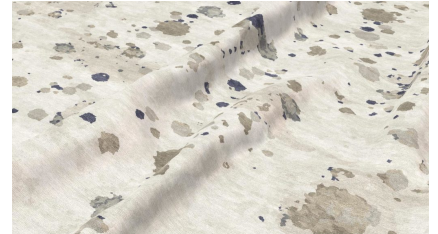

## Splash Tibetan Knot

MUSHROOM

**TK368-223-0810**

Splash Tibetan Knot

**Designer** Martyn Thompson

**Construction** Tibetan Knot

**Colorway** MUSHROOM

**Collection** 2018 A Spring: Martyn  
Thompson

Hand knotted, 80 knots per square inch.

**Pom Colors**

123

405

37

1311

872