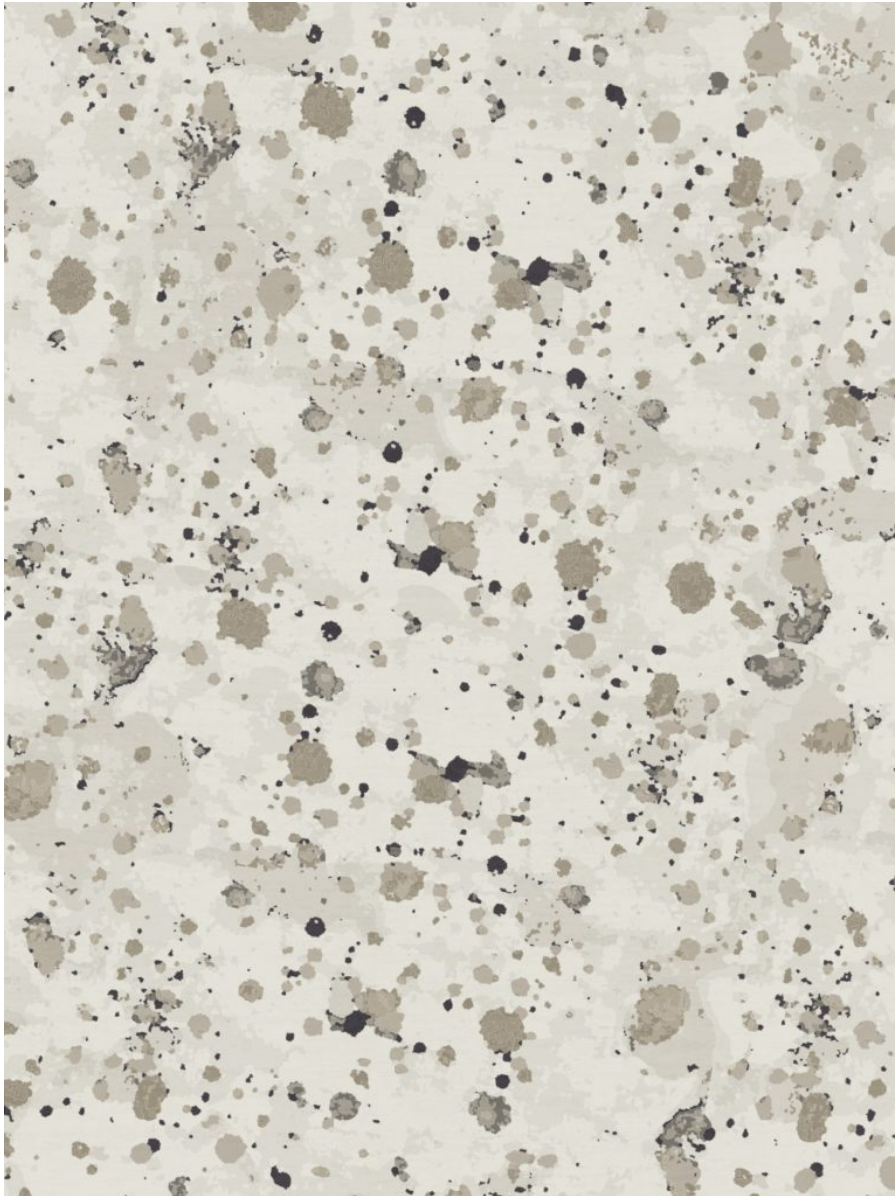

Splash Tibetan Knot

MUSHROOM

TK368-223-0912

Splash Tibetan Knot

Designer Martyn Thompson

Construction Tibetan Knot

Colorway MUSHROOM

Collection 2018 A Spring: Martyn Thompson

Hand knotted, 80 knots per square inch.

Pom Colors

123

405

37

1311

872