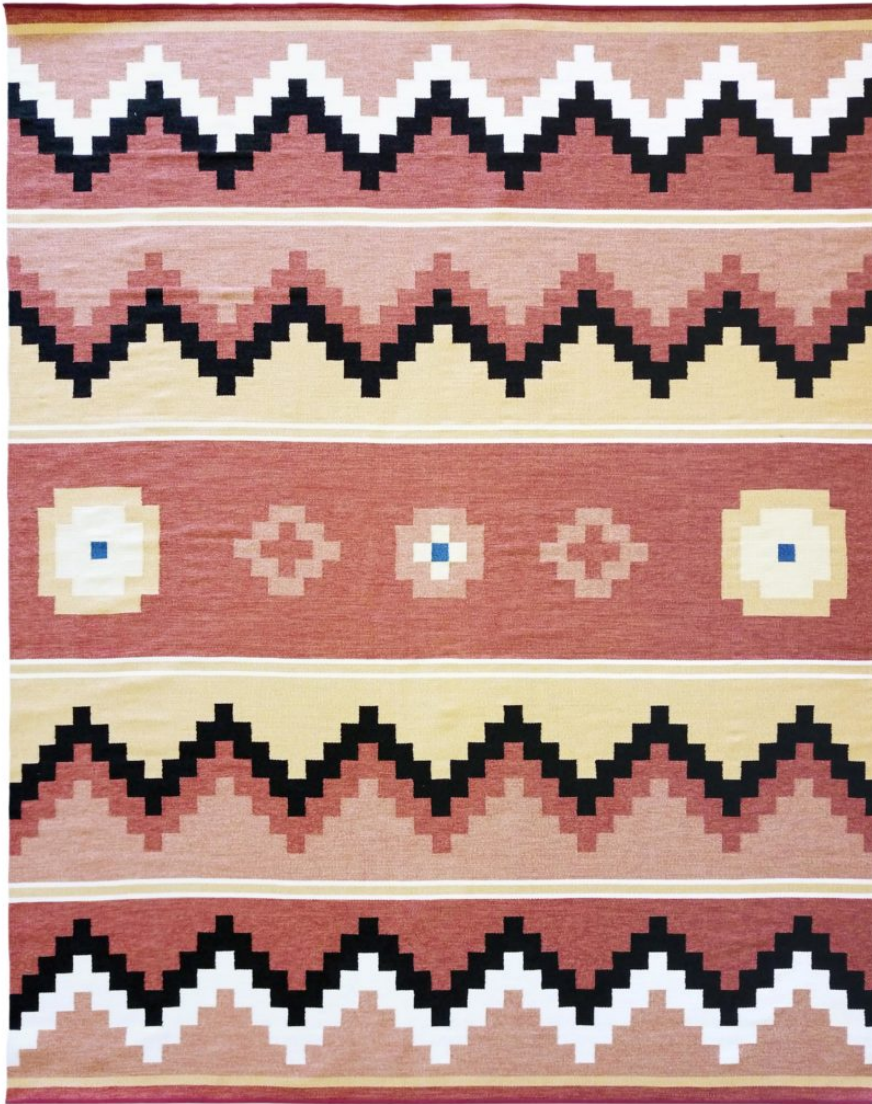

Southwestern II Flatwoven

RED ROCK

FW232-313

Southwestern II Flatwoven

Construction Flatwoven

Colorway RED ROCK

Perennials' Flatwoven artisanal rugs feature exceptional designs, subtle color blending and an unbelievably soft feel. They include binding on the horizontal edges and the selvages are left visible to show the craftsmanship of each handwoven rug. These rugs are ideal for use indoors or out.