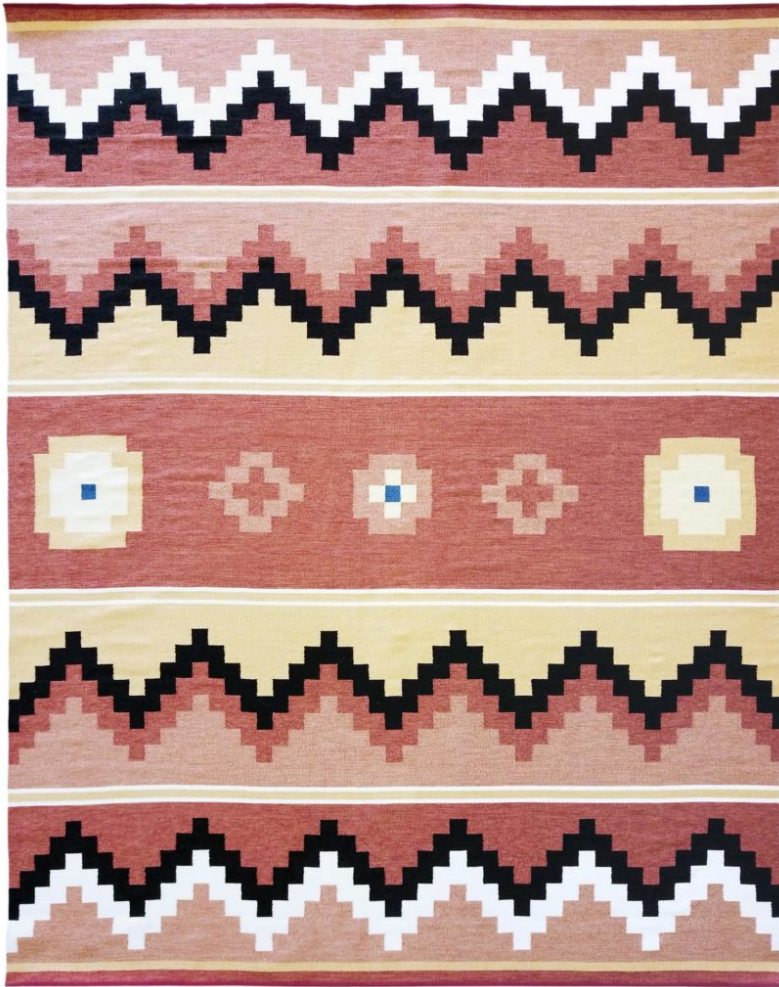

P E R E N N I A L S

RED ROCK

Southwestern II Flatwoven

FW232-313

DETAILS & SPECS

Designer	Studio
Construction	Flatwoven
Colorway	RED ROCK
Collection	N/A

DESCRIPTION

Perennials' Flatwoven artisanal rugs feature exceptional designs, subtle color blending and an unbelievably soft feel. They include binding on the horizontal edges and the selvages are left visible to show the craftsmanship of each handwoven rug. These rugs are ideal for use indoors or out.

Perennials 100% solution-dyed acrylic fabrics and rugs are backed by a no-fade warranty valid for five years from the date of purchase.